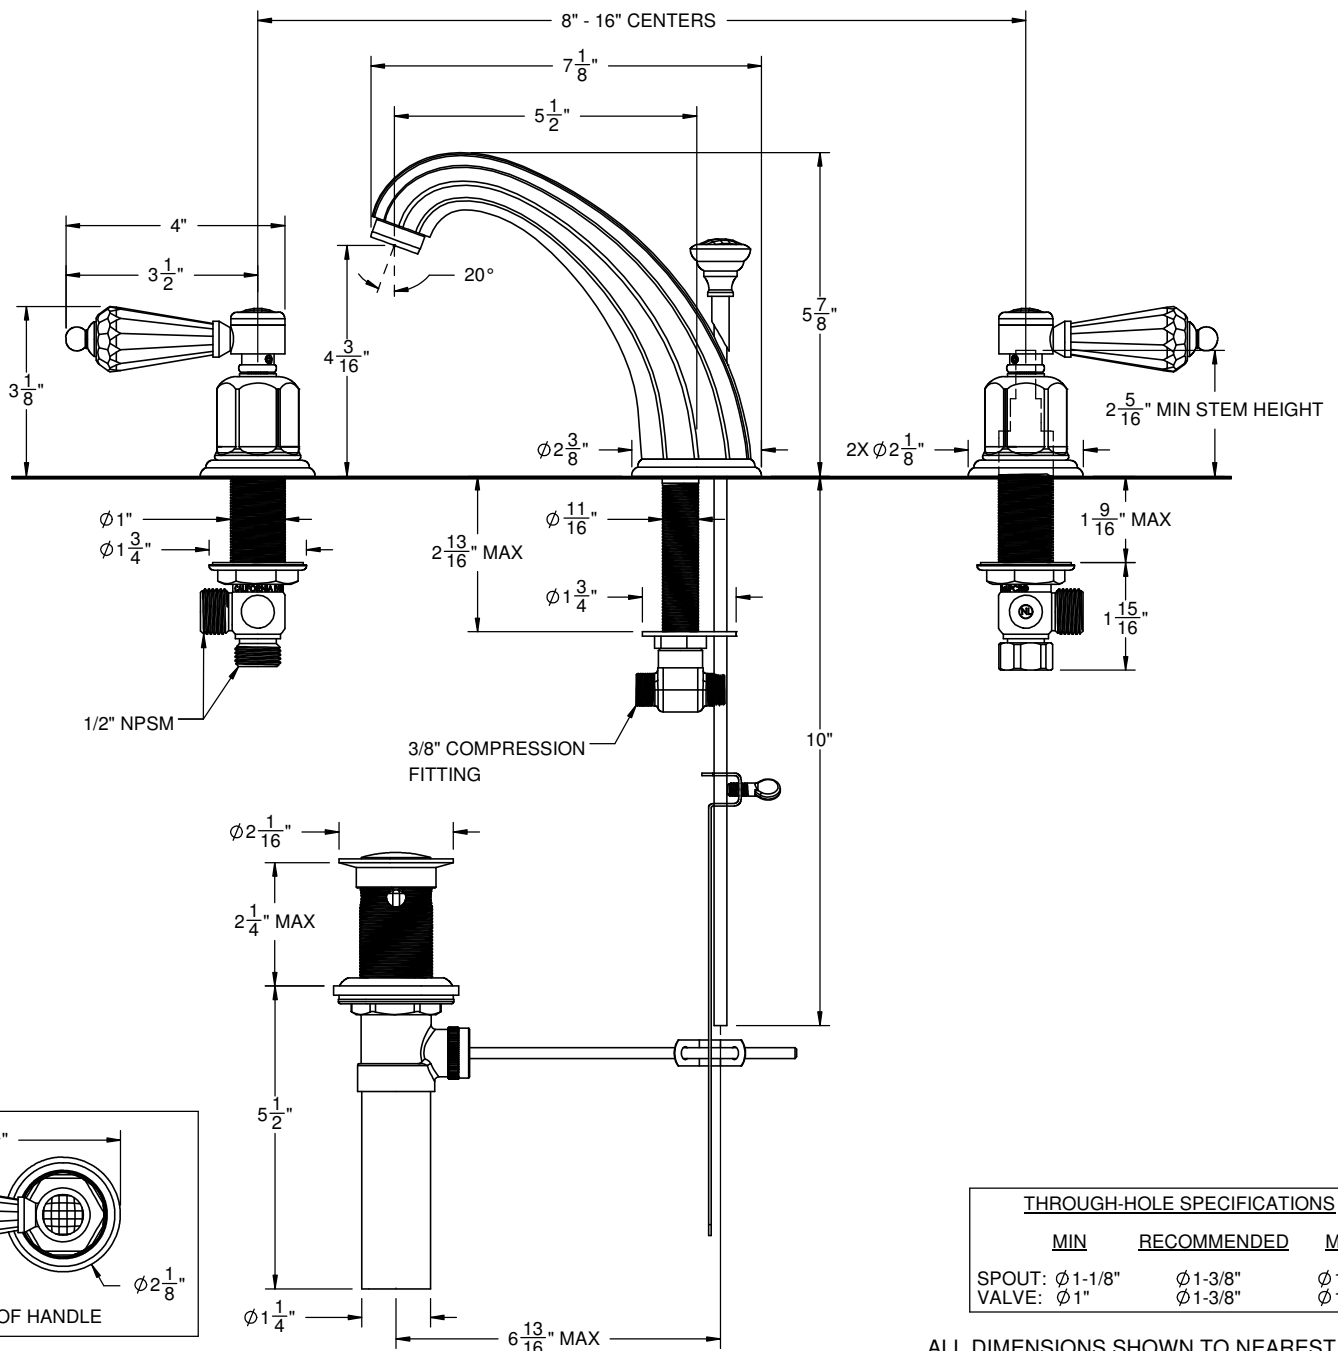

#### Features

- 5-1/2" spout center to center
- 1/4 turn ceramic disc cartridge(s)
- Flexible braided hoses for ease of installation
- $\phi$  1-1/4" all brass lift rod style pop up drain assembly
- 1.2 gpm (4.5 L/min) max flow rate
- Solid brass construction
- Over 30 finishes including 15 PVD finishes

#### Codes/Standards

Product meets or exceeds the following:

- ASME A112.18.1/CSA B125.1
- NSF/ANSI 61 & NSF/ANSI 372
- CEC
- ADA compliant

ALL DIMENSIONS SHOWN TO NEAREST 1/16"