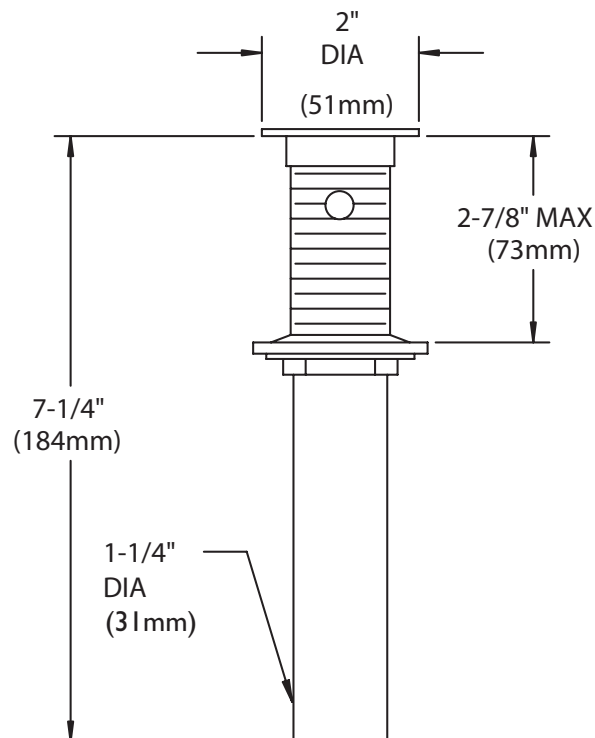

SPEAKMAN® S-344O

Strainer Drain

FEATURES:

- Chrome plated strainer drain.
- Brass O.D. tailpiece.
- Flat chrome plated brass strainer plate.

FINISH:

PC

WARRANTY:

- 5 year limited

DIMENSIONS:

NOTE: 1. All dimensions are in inches (millimeters) unless otherwise specified and are subject to change without notice.

Architect/Engineer Approval Space:

SPEAKMAN
400 ANCHOR MILL ROAD
NEW CASTLE, DE 19720