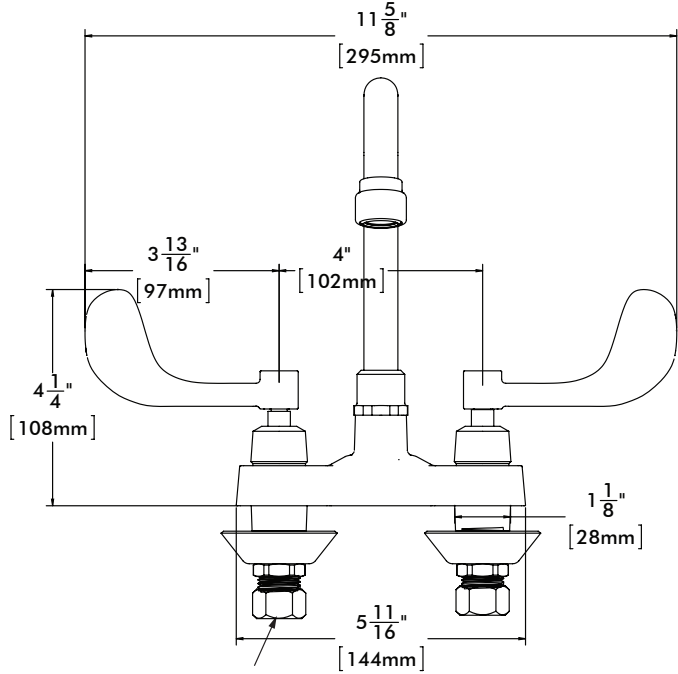

### FEATURES:

- Polished chrome plated 4 in. centerset deck faucet with 1/4 turn ceramic cartridges.
- Accommodates installations up to 7/8 in. thick.
- Lead-free centerset faucet with 3-3/4 in. deep spread gooseneck spout, rigid or swivel.
- Vandal-resistant water conserving flow control reduces flow to 0.5 gpm (1.89 L/min).
- Vandal-resistant 4 in. wrist blade handles with color-coded indexes.
- No drain assembly

### ADD-ONS:

- Lever handle kit: 2 chrome plated metal handles, 2 screws, red & blue index buttons  A-LEVER
- Cross handle kit: 2 chrome plated metal handles, 2 screws, red & blue index buttons  A-CROSS
- 0.5 gpm Boca spray outlet & 1.5 gpm laminar flow outlet kit  A-BOLF
- Strainer drain with flat chrome plated brass strainer plate  S-3440
- Pop Up Drain in chrome plated brass  S-3470
- 1.2 gpm laminar flow outlet  A-ELF
- 1.2 gpm aerator  A-EA12

### WARRANTY:

- 5 Year Limited

**DIMENSIONS:** NOTE: 1. All dimensions are in inches (millimeters) unless otherwise specified and are subject to change without notice.

$\frac{1}{2}$ "-14 NPSM INLETS.  
(SUPPLY LINES NOT INCLUDED)