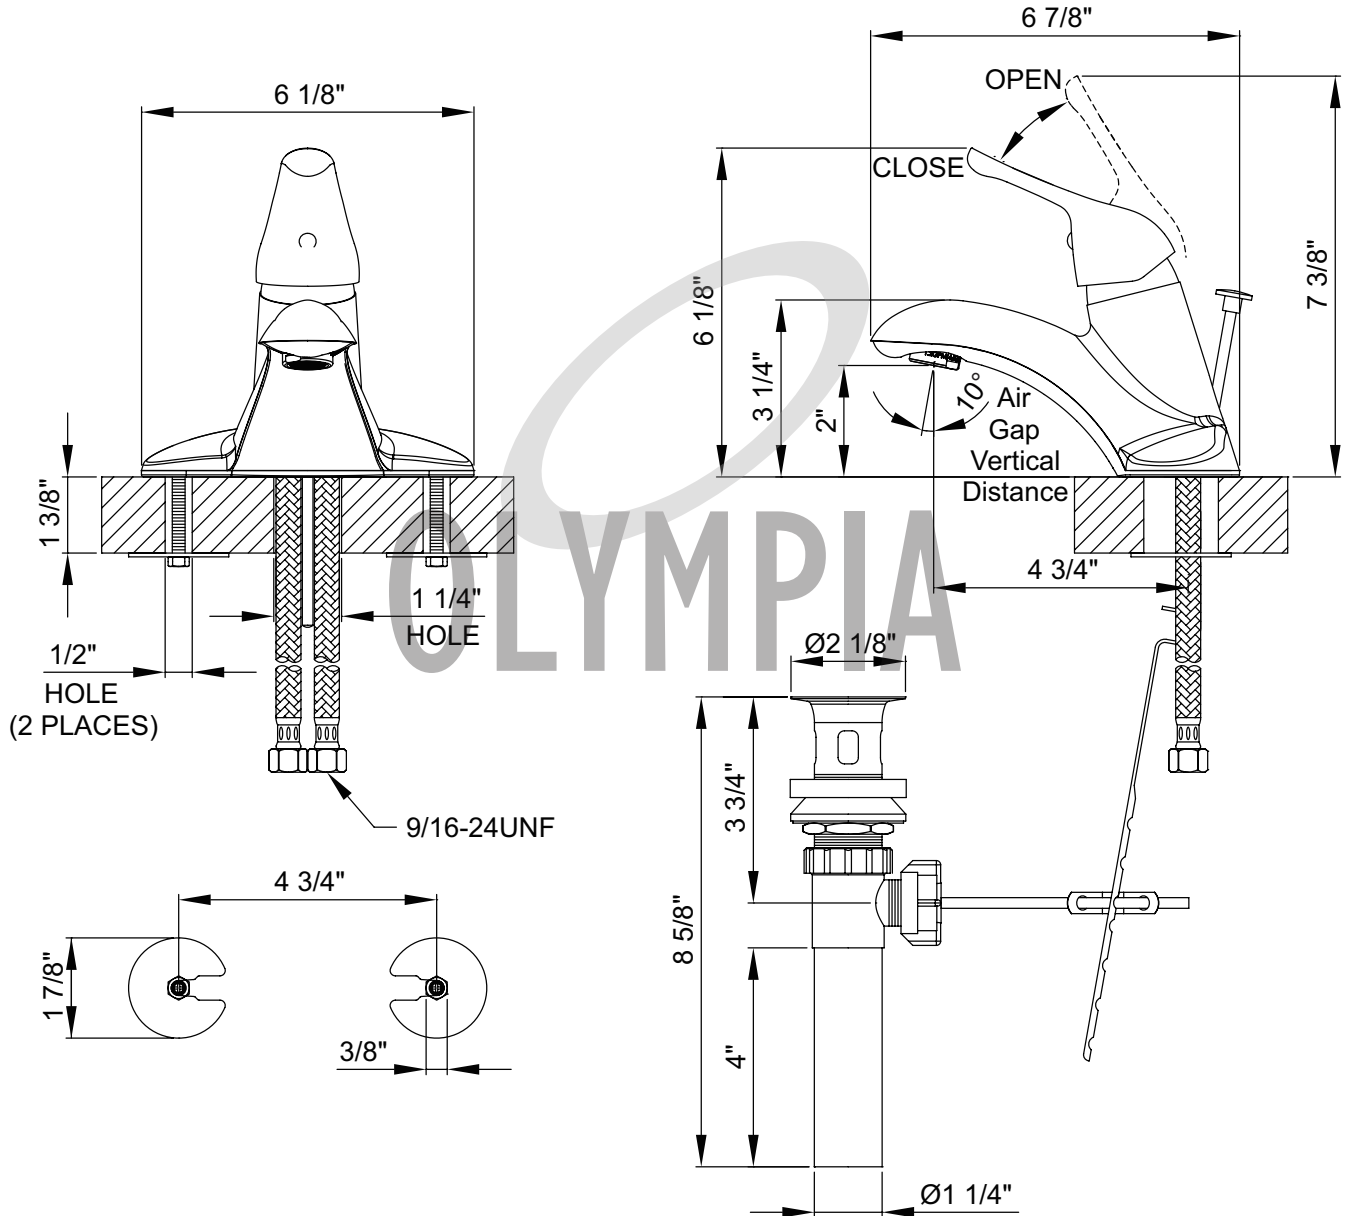

Single Handle Lavatory Faucet

- Metal Lever Handle
- 4-3/4" Reach, 2" From Deck to Aerator
- Stainless Steel Ball Operation
- 3-Hole 4" Installation
- 50/50 Pop-Up Drain Assembly
- Easy-Install 18" Flex Supply Lines With 3/8" Connections
- With 1.2 GPM Flow Rate

Code and Standards

*For other finishes and flow rates offered, please visit our website, email an inquiry to sales@pioneerind.com or contact our sales at 800-338-9468

50/50 Pop-Up Drain