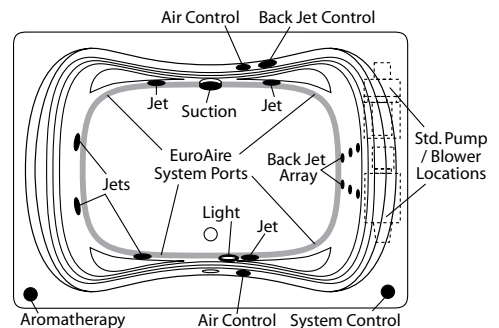

Order Number / Description

AR3: *EuroAire System* (3*) includes: (38) Perimeter air ports, electronic system control, and a 12.0 amp, 600-watt blower with ceramic heater.

6J-AR3: *EuroFlo & EuroAire System* (3*) on a single unit with an enhanced electronic control.

- Notes:
- (1*) Factory installed options
 - (2*) Includes system control upgrade
 - (3*) Available on acrylic models only
 - (4*) Upgrade from manual back-jet array

Sump Dimen: 42-1/2" long x 29" wide x 20-1/2" deep
 Sump Capacity: 83 gal. (unoccupied - to overflow)
 Whirlpool Operating: 48 gal.

EuroFlo System

EuroAire System

Combination EuroFlo / EuroAire System

Photographic images may include optional components and appear different than actual product. Dimensions shown are maximum. Due to the nature of the materials involved, actual unit dimensions can vary (tolerances: +0 / -3/8 inch). Oasis reserves the right to modify or discontinue product and/or associated equipment without prior written or verbal notification or obligation.