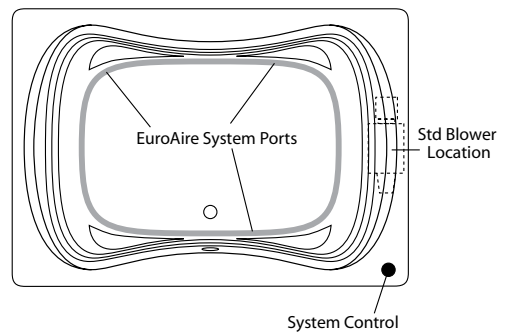

Order Number / Description

AR3: *EuroAire System* (3*) includes: (38) Perimeter air ports, electronic system control, and a 12.0 amp, 600-watt blower with ceramic heater.

6J-AR3: *EuroFlo & EuroAire System* (3*) on a single unit with an enhanced electronic control.

- Notes:
- (1*) Factory installed options
 - (2*) Includes system control upgrade
 - (3*) Available on acrylic models only
 - (4*) Upgrade from manual back-jet array

Sump Dimen: 42-1/2" long x 29" wide x 20-1/2" deep
 Sump Capacity: 83 gal. (unoccupied - to overflow)
 Whirlpool Operating: 48 gal.

EuroFlo System

EuroAire System

Combination EuroFlo / EuroAire System

Photographic images may include optional components and appear different than actual product. Dimensions shown are maximum. Due to the nature of the materials involved, actual unit dimensions can vary (tolerances: +0 / -3/8 inch). Oasis reserves the right to modify or discontinue product and/or associated equipment without prior written or verbal notification or obligation.