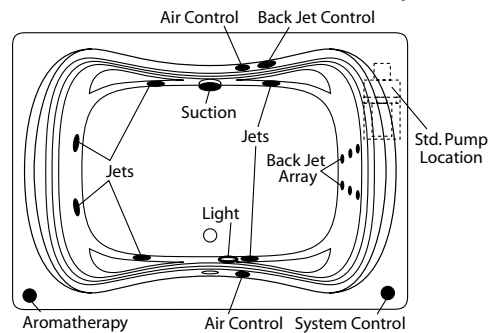

Sump Dimen: 42-1/2" long x 29" wide x 20-1/2" deep
Sump Capacity: 83 gal. (unoccupied - to overflow)
Whirlpool Operating: 48 gal.

EuroFlo System