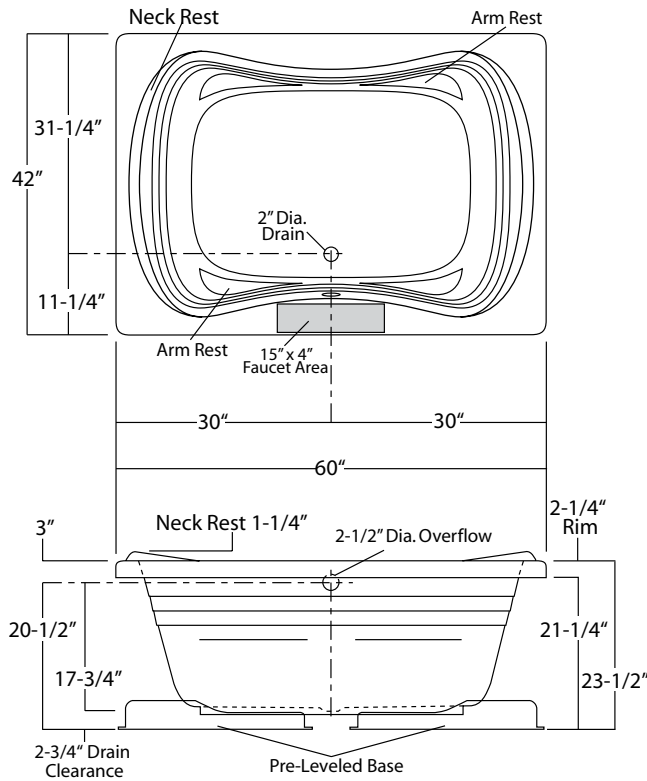

Order Number / Description

6J: *EuroFlo System* includes: 6-Adjustable jets, 6-jet Back Jet Array w/ manual control, Aromatherapy diffuser, Chromotherapy light, low water sensor, twin air controls, electronic system control w/ timer, and 13.5 amp pump/motor.

1. Options:
2. In-Line Heater (1*) (order: ILH)
   - Ozone Generator (1*) (order: OZG)
   - Manual Pillow Neck Jet (1*) (order: PNJ)
     (white cover std., black cover on dark units)
   - Electronic Back-Jet (1*, 2*, 4*) (order: BJA-ES)
   - Trim Upgrade (1*)
     - Brushed (satin) Nickel (order: 6J-SNK)
     - Alternate Pump/Blower Location (1*) (order: MP/B)

Order Number / Description

AR3: *EuroAire System* (3*) includes: (38) Perimeter air ports, electronic system control, and a 12.0 amp, 600-watt blower with ceramic heater.

6J-AR3: *EuroFlo & EuroAire System* (3*) on a single unit with an enhanced electronic control.

1. Notes:
2. (1*) Factory installed options
   - (2*) Includes system control upgrade
   - (3*) Available on acrylic models only
   - (4*) Upgrade from manual back-jet array