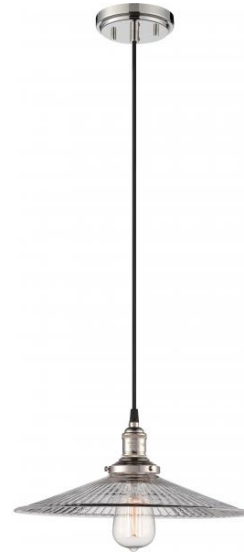

NUVO 60/5416

Vintage - 1 Light Pendant with Clear Ribbed Glass - Vintage Lamp Included

Collection	Vintage
Fixture Type	Pendant
Category	Pendants
Finish	Polished Nickel
Style	Transitional
Number Of Lights	1
Warranty	1 Year Limited

Product Information

Features

- One - Light Vintage Pendant
- Width: 14" Height: 6"
- Brushed Nickel / Frosted White
- UL Dry

Product Specifications

Style	Extends	Width	Height	Package Weight	Glass Finish
Transitional	n/a	14.00	6.00	4.84	Glass

Bulb Shape	Bulb Type	Bulb Base	Bulb Included	UPC	Replaceable Light Source
A19	Incandescent	Medium	0	*045923654169	Yes