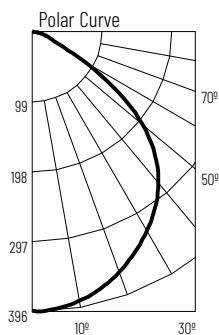

Illuminance at a Distance

Distance from Luminaire	FC at Nadir	Beam Diameter
4'	25.9fc	9'-4"
6'	11.5fc	14'
8'	6.5fc	18'-8"
10'	4.1fc	23'-5"
12'	2.9fc	28'

Zonal Lumen Summary

Zone	Lumens	% Luminaire
0-30	314	35
0-40	507	56.6
0-60	826	92.2
0-90	894	99.8
90-180	2	0.2
0-180	896	100

Candela Table

Vertical Angles	Candela
0	414
5	411
15	391
25	355
35	309
45	247

Test Information

Test Number: 795866
 Part Number: NLCBC2-65230WWLE4
 Lumens: 886lm
 Wattage: 12.4W
 Efficacy: 71lpw
 CCT / CRI: 3000K / 90 CRI
 Spacing Criteria (0°-180): 1.24
 Spacing Criteria (90°-270): 1.24