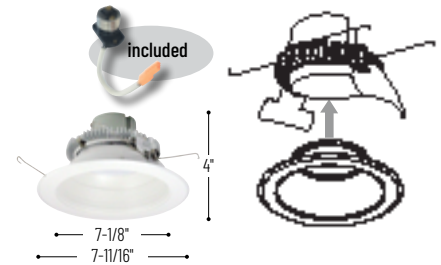

New Construction

- **NHIC-27LMRAT*** Shallow ICAT Dedicated LED
- **NHIC-6LMRAT*** ICAT Dedicated LED
- **NHIC-6LMRAT/4W*** ICAT Dedicated LED for LE4
- **NHIC-6LMRAT/EM*** ICAT Dedicated LED for EM
- **NHIC-6LMRAT/6WEM*** ICAT Dedicated LED for EM+LE4
- **NHIC-6LMRAT/277*** ICAT Dedicated LED, 277V (includes step-down transformer)

- **NHICCP-6LMRAT*** Chicago Plenum Dedicated LED
- **NHIC-27QAT** Shallow ICAT Line Voltage
- **NHIC-17QAT** ICAT Line Voltage
- **NH-26Q** Non-IC Line Voltage
- **NHIC-6G24ATFL** ICAT GU24

Remodel

- **NHRIC-27LMRAT*** Shallow ICAT Dedicated LED
- **NHRIC-6LMRAT*** ICAT Dedicated LED
- **NHRIC-27QAT** Shallow ICAT Line Voltage
- **NHRIC-17QAT** ICAT Line Voltage
- **NHR-26Q** Non-IC Line Voltage
- **NHRIC-6G24ATFL** ICAT GU24

* Nora Dedicated LED housings are cULus listed for use only with Nora LED Retrofits.

ACCESSORIES

NLCBC-6EYELID: Round eyelid used to convert round reflector or baffle to half moon wall wash trim.

NLCBC-6OR: Round oversize ring used to cover ceiling cut-outs up to 8-1/4".

NLCBC-6DD: Frosted round decorative dome ships with white reflector.

NLCBC-6DR: Frosted round decorative ring ships with white reflector.

LABELS AND LISTINGS

- cULus classified for Wet Locations
- ENERGY STAR certified (WW finish only)
- 5-Year Limited Warranty
- Can be used to comply with 2016 Title 24 - part 6 High Efficacy LED light source requirements

PRODUCT IMAGES & DIMENSIONS

PATENT No. D793977

NLCBC2-651
Round Reflector
BB, BW, BZBZ, COCO, DW, HZMPW, HZW, MPW, NN, WW

6" Cobalt Click Retrofit Reflectors

Reflector Type	Color Temp.	Finish (see chart below)	Dimming & Emergency
NLCBC2-651 = Round Reflector	27 = 2700K	BB = Black / Black	(blank) = 120V Triac/ELV
NLCBC2-652 = Round Baffle	30 = 3000K	BW = Black / White	EM = Remote Emergency (requires Nora EM housing)
NLCBC2-653 = Square Round	35 = 3500K	BZBZ = Bronze / Bronze	LE2 = 277V Non-Dimming (available in 2700K & 3000K)
NLCBC2-656 = Square Regress	40 = 4000K	COCO = Copper / Copper	LE4 = 120V 0-10V/Triac/ELV 277V 0-10V (req. Nora 4W housing)
	CD = Comfort Dim¹	DW = Diffused / White	LE4EM = LE4 w/ Remote Emergency (requires Nora 6WEM housing)
	¹ Comfort Dim technology is available in 120V only	HZMPW = Haze / Matte Powder White	
		HZW = Haze / White	
		MPW = Matte Powder White	
		NN = Natural Metal / Nat. Metal	
		PW = Pewter / White	
		WW = White / White	

Available Finishes

	BB	BW	BZBZ	COCO	DW	HZMPW	HZW	MPW	NN	PW	WW
651	•	•	•	•	•	•	•	•	•	•	•
652	•	•	•	•	•	•	•	•	•	•	•
653	•	•	•	•	•	•	•	•	•	•	•
656	•	•	•	•	•	•	•	•	•	•	•

Optional Accessories

Description
NLCBC-6EYELIDB = 6" Round Eyelid, Black
NLCBC-6EYELIDBZ = 6" Round Eyelid, Bronze
NLCBC-6EYELIDMPW = 6" Round Eyelid, Matte Powder White
NLCBC-6EYELIDW = 6" Round Eyelid, White
NLCBC-6OR-B = 6" Round Oversize Ring, Black
NLCBC-6OR-BZ = 6" Round Oversize Ring, Bronze
NLCBC-6OR-MPW = 6" Round Oversize Ring, Matte Powder White
NLCBC-6OR-W = 6" Round Oversize Ring, White
NLCBC2-6DDFW = 6" Round Deco Dome, Frosted White
NLCBC2-6DRFA = 6" Round Deco Ring, Frosted Amber
NLCBC2-6DRFB = 6" Round Deco Ring, Frosted Blue
NLCBC2-6DRFR = 6" Round Deco Ring, Frosted Red
NLCBC2-6DRFW = 6" Round Deco Ring, Frosted White
NRA-211SM = Medium base screw-in socket (included)
NRA-212SM = Socket adapter for use with GU24 housings

Example: **NLCBC2-65130MPW** = 6" Cobalt Click Retrofit Reflector, 750lm / 12W LED, 3000K, Matte Powder White Finish