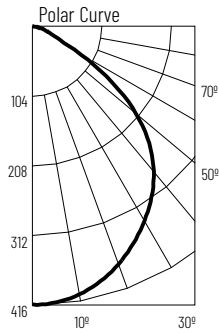

PHOTOMETRICS

6" Cobalt Click Retrofit Series

Type

Project

Catalog No.

Notes

Test Information

Test Number: 795866
Part Number: NLCBC2-65130WWLE4
Lumens: 896lm
Wattage: 12.4W
Efficacy: 72lpw
CCT / CRI: 3000K / 90 CRI
Spacing Criteria (0°-180): 1.22
Spacing Criteria (90°-270): 1.22

Illuminance at a Distance

Distance from Luminaire	FC at Nadir	Beam Diameter
4'	25.9fc	9'-4"
6'	11.5fc	14'
8'	6.5fc	18'-8"
10'	4.1fc	23'-5"
12'	2.9fc	28'

Zonal Lumen Summary

Zone	Lumens	% Luminaire
0-30	314	35
0-40	507	56.6
0-60	826	92.2
0-90	894	99.8
90-180	2	0.2
0-180	896	100

Candela Table

Vertical Angles	Candela
0	414
5	411
15	391
25	355
35	309
45	247

Test Information

Test Number: 795866
Part Number: NLCBC2-65230WWLE4
Lumens: 886lm
Wattage: 12.4W
Efficacy: 71lpw
CCT / CRI: 3000K / 90 CRI
Spacing Criteria (0°-180): 1.24
Spacing Criteria (90°-270): 1.24