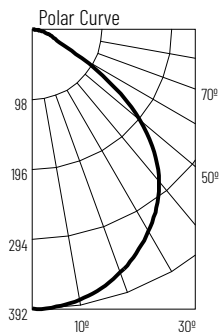

Candela Table

Vertical Angles	Candela
0	414
5	411
15	391
25	355
35	309
45	247

Test Information

Test Number: 795866
 Part Number: NLCBC2-65230WWLE4
 Lumens: 886lm
 Wattage: 12.4W
 Efficacy: 71lpw
 CCT / CRI: 3000K / 90 CRI
 Spacing Criteria (0°-180): 1.24
 Spacing Criteria (90°-270): 1.24

Illuminance at a Distance

Distance from Luminaire	FC at Nadir	Beam Diameter
4'	24.7fc	9'-8"
6'	11fc	14'-7"
8'	6.2fc	19'-6"
10'	4fc	24'-5"
12'	2.7fc	29'-2"

Zonal Lumen Summary

Zone	Lumens	% Luminaire
0-30	304	34
0-40	491	55.4
0-60	812	91.6
0-90	884	99.8
90-180	2	0.2
0-180	886	100

Candela Table

Vertical Angles	Candela
0	395
5	391
15	374
25	343
35	303
45	246

Test Information

Test Number: 795866
 Part Number: NLCBC2-65330WWLE4
 Lumens: 883lm
 Wattage: 12.4W
 Efficacy: 71lpw
 CCT / CRI: 3000K / 90 CRI
 Spacing Criteria (0°-180): 1.24
 Spacing Criteria (90°-270): 1.26