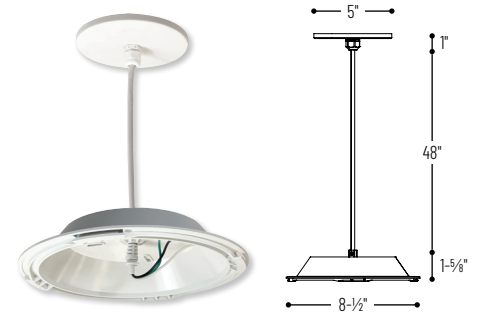

NELOCAC-16R

16" ELO LED Surface Mount Luminaire

Source: 20W LED
2200lm

| | |
|-------------|--|
| Type | |
| Project | |
| Catalog No. | |
| Notes | |

PRODUCT DESCRIPTION

16" ELO LED Surface Mount is a thin 1" luminaire that mounts easily over a standard or fire rated junction boxes.

FEATURES

- 2200lm / 20W
- 2700K, 3000K or 4000K @ 90+ CRI
- Easily surface mounts over junction box
- Pendant kit available to suspend luminaire from canopy
- Dimmable with Triac or ELV dimmer
- 5-year limited warranty

Pendant Mounting: Pendant kit (ordered separately) can be used to suspend luminaire from canopy.

ELECTRICAL

Input Voltage: 120-277V

Delivered Lumens / Wattage: 2200lm / 20W

Color Temperature: 2700K, 3000K or 4000K

PRODUCT IMAGES & DIMENSIONS

NELOCAC-16R
16" ELO

NELOCAC-16PK
4' Pendant Kit for 16" ELO

16" ELO LED Surface Mount Luminaire

| Luminaire Size / Lumens / Wattage | CCT / CRI | Finish |
|---|------------------------------|------------------|
| NELOCAC-16R = 16" Round / 2200lm / 20W | 927 = 2700K / 90+ CRI | W = White |
| | 930 = 3000K / 90+ CRI | |
| | 940 = 4000K / 90+ CRI | |