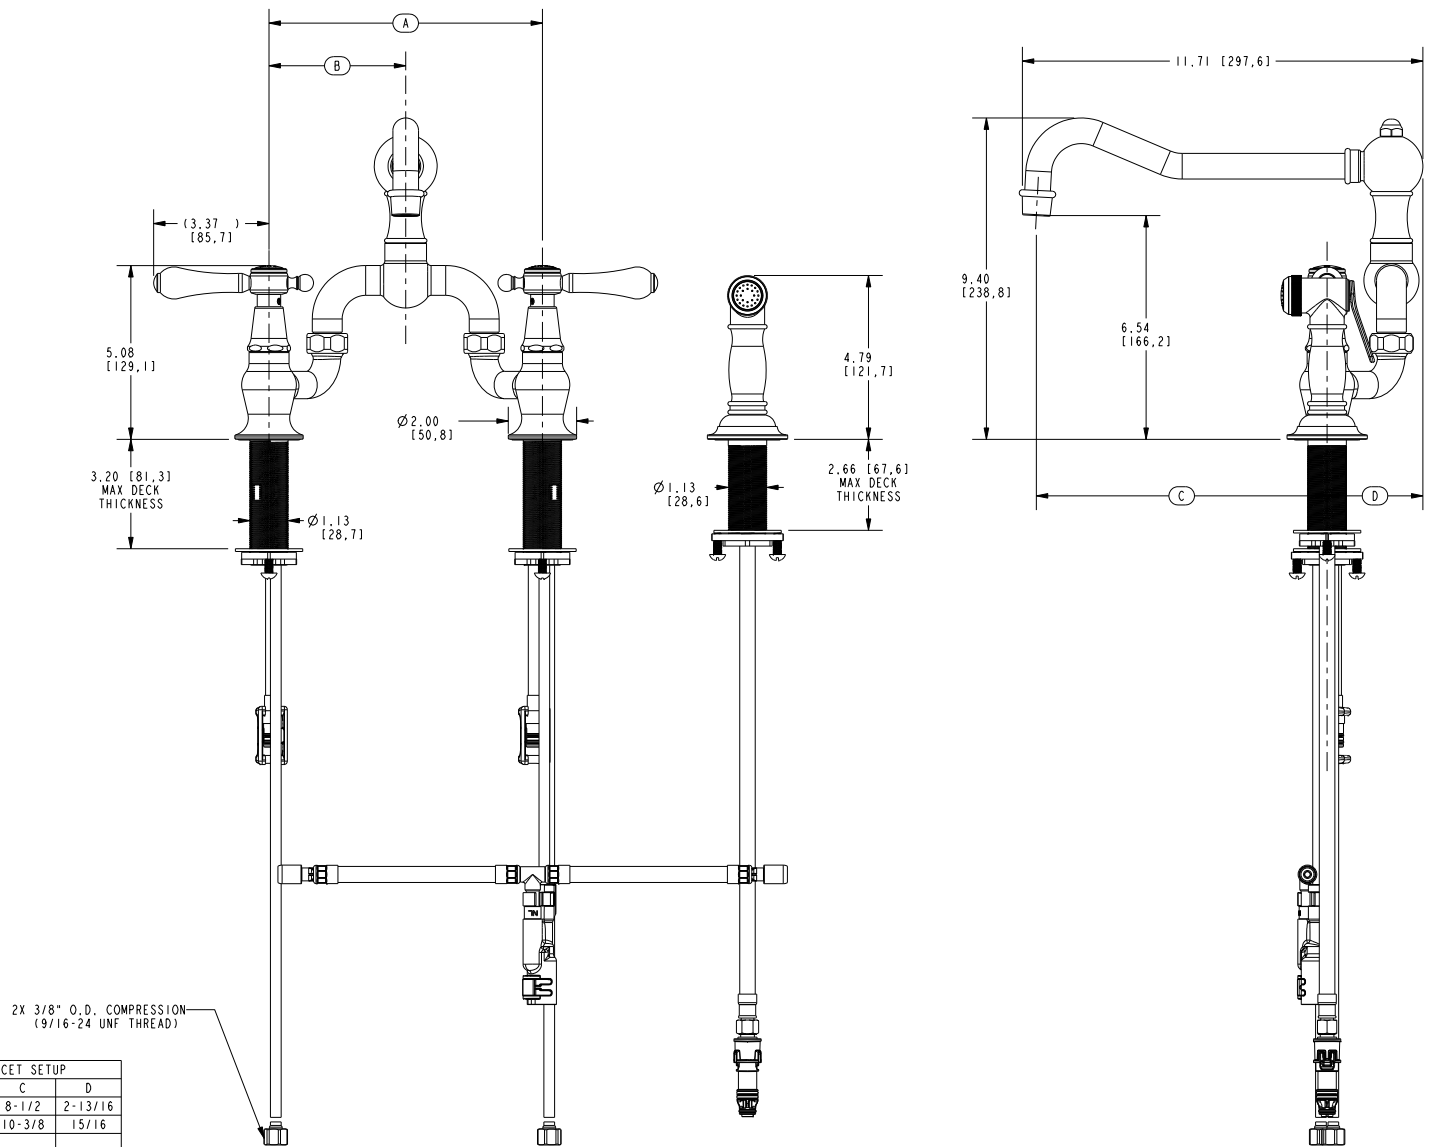

CHESTERFIELD

Features

- Solid brass construction
- Bridge-style brass valve bodies
- Quarter-turn washerless ceramic disc valve cartridges
- Swivel spout assembly
- Solid brass pull-out sidespray assembly
- 6.54" (16.6 cm) spout height at outlet
- 8.51" (21.6 cm) min. to 10.38" (26.4 cm) max. spout reach (c-c)
- For 8.00" (20.3 cm) centers - Maximum 9.62" (24.4 cm)
- ADA Complaint (Handles Only)
- 1.8 GPM (6.8 LPM) Max

Product Specification Add "Color / Finish" suffix to Model number, below.

The Bridge Style Kitchen Faucet with Sidespray shall be made of solid brass construction. Faucet shall incorporate a swivel spout assembly with integral side-spray diverter assembly and feature bridge-style brass valve bodies with quarter-turn washerless ceramic disc valve cartridges. Faucet shall have a 1.8 gallons (6.8 liters) per minute maximum flow rate. Product shall be for 8.00" (20.3 cm) centers - Maximum 9.62" (24.4 cm). Product shall incorporate a 6.54" (16.5 cm) spout height at outlet and an 8.51" (21.6 cm) min. to 10.38" (26.4 cm) max. spout reach (c-c). Faucet shall incorporate traditional lever handles. Bridge-Style Kitchen Faucet with Sidespray shall be Newport Brass Model 9453-1/____.

9453-1

PRODUCT DIMENSIONS *(Units are in inches)*

Product Dimensions are provided for reference only. For specific product installation guidelines, please reference the Installation Instructions of the product being installed.