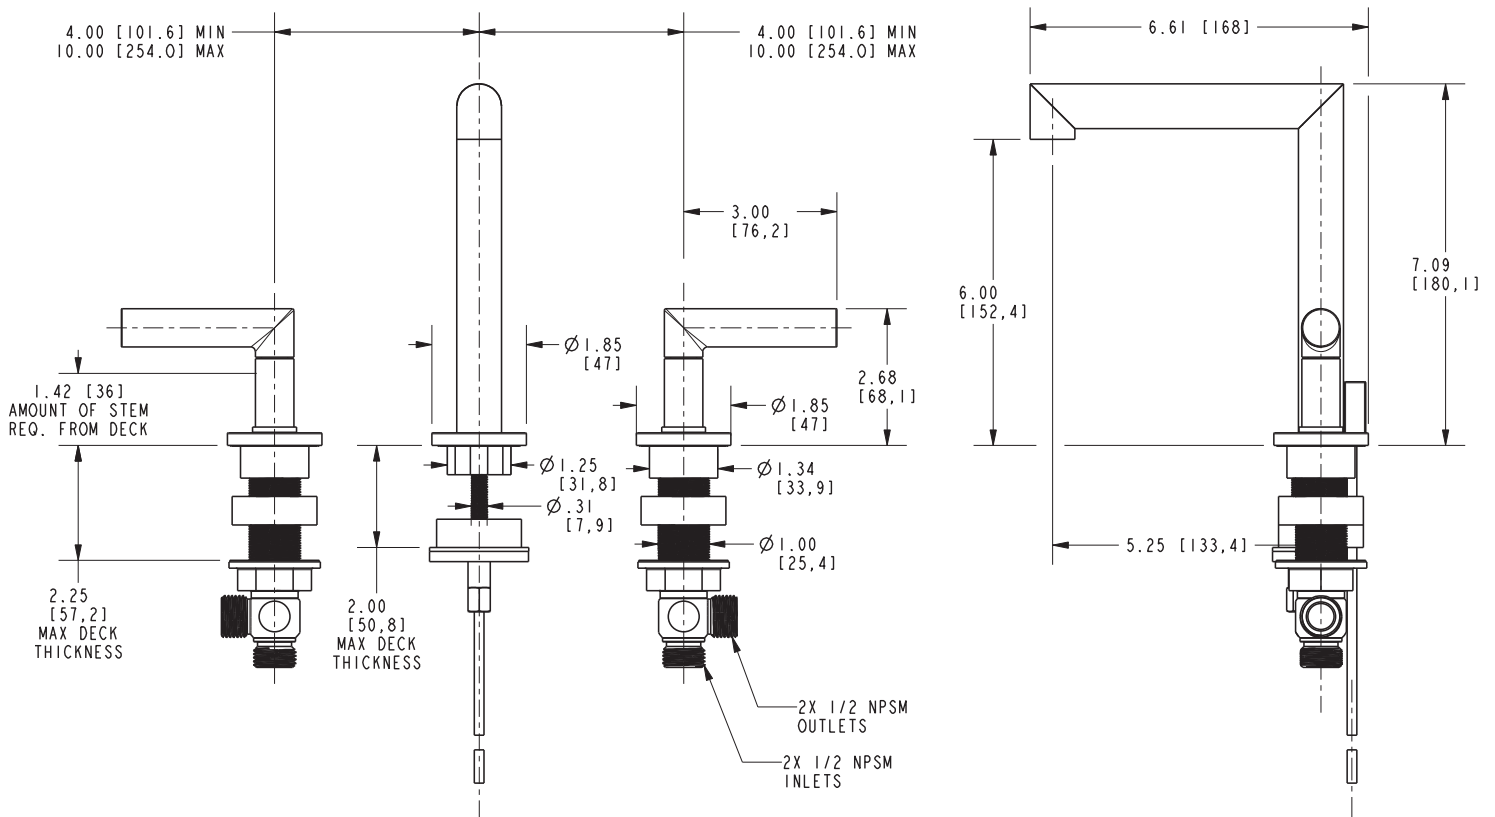

Features

- Solid brass construction
- Brass valve bodies
- Quarter-turn washerless ceramic disc valve cartridges
- Spout assembly with integral supply hoses
- Pop-up drain with tailpiece
- 6.0" (15.2 cm) spout height at outlet
- 5.25" (13.3 cm) spout reach (c-c)
- For 8" (20.3 cm) centers - Maximum 20" (50.8 cm)
- ADA Compliant
- 1.2 GPM (4.5 LPM)

Product Specification Add "Color / Finish" suffix to Model number, below.

The two-handle Widespread Lavatory Faucet shall be made of solid brass construction. Faucet shall incorporate a spout assembly with integral supply hoses and feature brass valve bodies with quarter-turn washerless ceramic disc valve cartridges. Faucet shall have a 1.2 gallon (4.5 liter) per minute maximum flow rate. Product shall be for 8" (20.3 cm) centers - Maximum 20" (50.8 cm). Product shall incorporate a 6.0" (15.2 cm) spout height at outlet and a 5.25" (13.3 cm) spout reach (c-c). Faucet shall include a pop-up drain with tailpiece and incorporate ADA compliant contemporary lever handles. Widespread Lavatory Faucet shall be Newport Brass Model 3120/____ .

3120

PRODUCT DIMENSIONS *(Units are in inches)*

Product Dimensions are provided for reference only. For specific product installation guidelines, please reference the Installation Instructions of the product being installed.