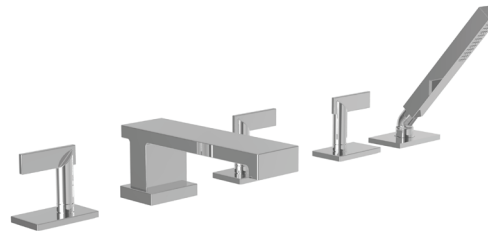

Features

- Solid brass construction
- 2.50" (6.4 cm) spout height at outlet
- 8.35" (21.2 cm) spout reach (c-c)
- Intended for use with Newport Brass rough valve kit (Required Accessory) which incorporates the following:
 - Brass valve bodies and quick-connect spout fitting
 - Quarter-turn washerless ceramic disc 3/4" valve cartridges
- Diverter valve and hoses as needed for handshower
- ADA Compliant
- 1.8 GPM (6.8 LPM) Max, Handshower Only

Roman Tub with Handshower Deck Trim

3-2547

Codes / Standards Compliance

Meets or exceeds the following at date of manufacture:

- ASME A112.18.1/CSA B125.1
- IAMPO/cUPC
- IPC
- ADA & ICC/ANSI A117.1
- Energy Policy Act of 1992
- EPA WaterSense
- California Energy Commission
- ASME A112.18.3 (Back Flow)
- All applicable US Federal and State material regulations

Required Accessory

System Element	Deck Tub Valve
Description	3-Valve Assembly With Quick Connect Spout Adapter
Inlet/Outlet Size	3/4"
Part Number	1-666
Image	

Product Specification Add "Color / Finish" suffix to Model number, below.

The Roman Tub with Handshower Deck Trim shall be made of solid brass construction. Roman Tub with Handshower Deck Trim shall incorporate lever handles. Product shall incorporate a 2.50" (6.4 cm) spout height at outlet and a 8.35" (21.2 cm) spout reach (c-c). Product shall feature a solid brass handshower with a 1.8 gallons (6.7 liters) per minute maximum flow rate. Rough valve kit shall incorporate brass valve bodies with quarter-turn washerless ceramic disc 3/4" valve cartridges, a spout nipple and a diverter valve with hoses as needed for handshower. Roman Tub with Handshower Deck Trim shall be Newport Brass Model 3-2547/____ and Newport Brass rough valve kit shall be 1-666.