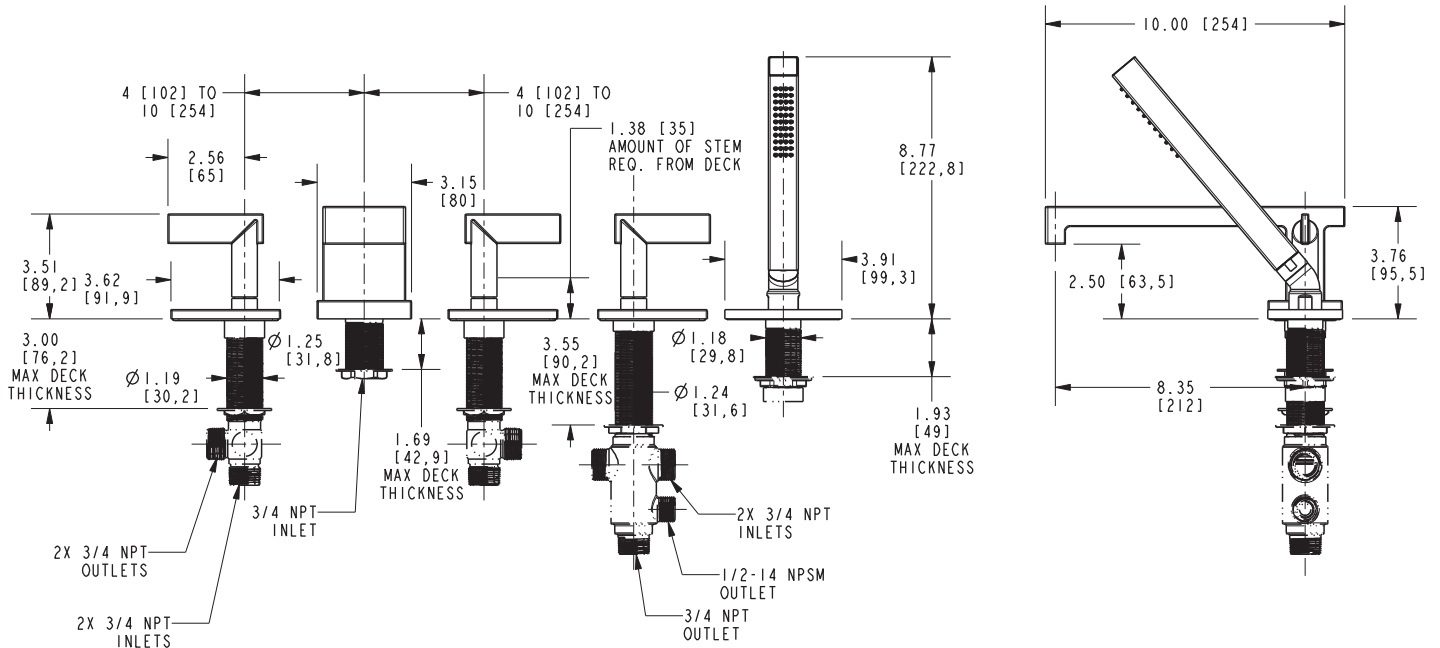

Features

- Solid brass construction
- 2.50" (6.4 cm) spout height at outlet
- 8.35" (21.2 cm) spout reach (c-c)
- Intended for use with Newport Brass rough valve kit (Required Accessory) which incorporates the following:
 - Brass valve bodies and quick-connect spout fitting
 - Quarter-turn washerless ceramic disc 3/4" valve cartridges
- Diverter valve and hoses as needed for handshower
- ADA Compliant
- 1.8 GPM (6.8 LPM) Max, Handshower Only

Required Accessory

System Element	Deck Tub Valve
Description	3-Valve Assembly With Quick Connect Spout Adapter
Inlet/Outlet Size	3/4"
Part Number	1-666
Image	

Product Specification Add "Color / Finish" suffix to Model number, below.

The Roman Tub with Handshower Deck Trim shall be made of solid brass construction. Roman Tub with Handshower Deck Trim shall incorporate lever handles. Product shall incorporate a 2.50" (6.4 cm) spout height at outlet and a 8.35" (21.2 cm) spout reach (c-c). Product shall feature a solid brass handshower with a 1.8 gallons (6.7 liters) per minute maximum flow rate. Rough valve kit shall incorporate brass valve bodies with quarter-turn washerless ceramic disc 3/4" valve cartridges, a spout nipple and a diverter valve with hoses as needed for handshower. Roman Tub with Handshower Deck Trim shall be Newport Brass Model 3-2547/____ and Newport Brass rough valve kit shall be 1-666.

3-2547

PRODUCT DIMENSIONS *(Units are in inches)*

Metro Roman Tub Deck Trim 3-2547