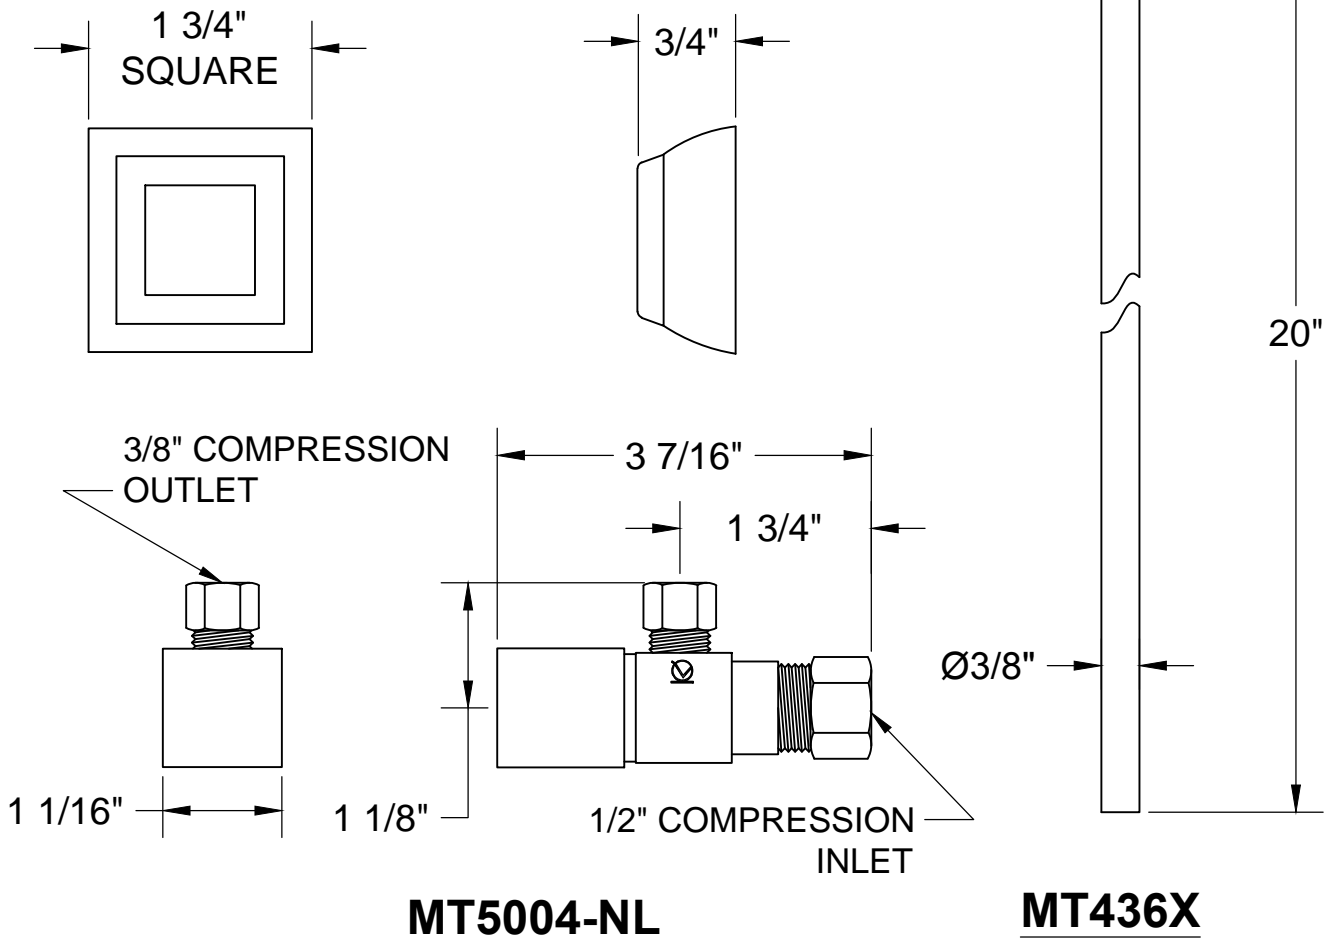

MT5831X-NL SPECIFICATIONS

TOILET SUPPLY KIT

SUPPLY TUBES &
VALVES

THIS DECORATIVE SUPPLY VALVE KIT OFFERS THE FOLLOWING FEATURES:

- ONE MT5004-NL VALVE WITH 1/4 TURN CERAMIC DISC CARTRIDGE AND WALL ESCUTCHEON
- ONE MT436X NO LEAD SUPPLY TUBE
- OFFERED IN MANY STANDARD DECORATIVE FINISHES
- SPECIAL FINISHES AVAILABLE UPON REQUEST