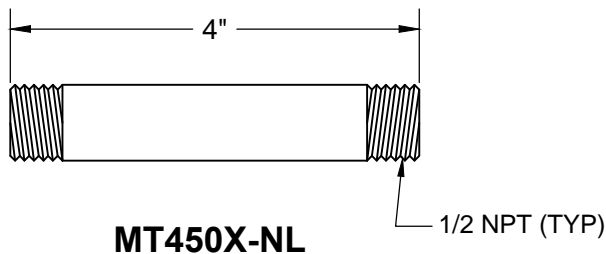

### THIS DECORATIVE SUPPLY VALVE KIT OFFERS THE FOLLOWING FEATURES:

- ONE MT5001L-NL VALVE WITH 1/4 TURN CERAMIC DISC CARTRIDGE
- ONE MT436X NO LEAD SUPPLY TUBE
- ONE MT442X SURE GRIP WALL ESCUTCHEON
- ONE MT450X-NL 4" NO LEAD PIPE NIPPLE WITH 1/2 NPT THREAD
- OFFERED IN MANY STANDARD DECORATIVE FINISHES
- SPECIAL FINISHES AVAILABLE UPON REQUEST