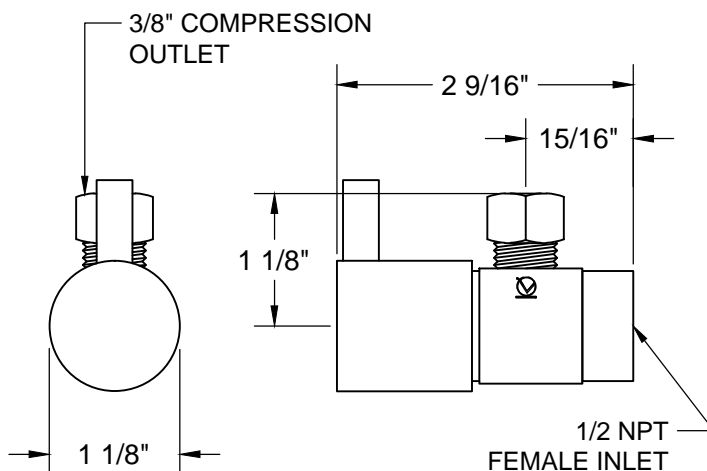

MT5001L-NL

WARRANTY

ONE YEAR WARRANTY ON PLATED FINISHES, 90 DAY WARRANTY ON ORB, EB, MHB, TB AND WCP AND LIFETIME ON PVD PROVIDED PROPER CARE HAS BEEN USED. ONE YEAR WARRANTY ON ALL PARTS. APPLIES TO ORIGINAL PURCHASER. CLAIMS REQUIRE PROOF OF PURCHASE.

FINISH CARE & MAINTENANCE

NEVER USE ANY HARSH ALKALI, ACID BASED DETERGENTS OR CLEANERS SUCH AS SOFT SCRUB®, SCRUBBING BUBBLES® OR COMET® TO CLEAN. DO NOT USE BRILLO® AND SCOTCH BRITE® PADS. THESE WILL ALL HARM THE FINISH. TO CLEAN, USE ONLY A DAMP SOFT CLOTH AND WIPE USING A SOFT CLOTH. STANDARD WINDEX CAN ALSO BE USED SPARINGLY. TO MAINTAIN THE FINISH, WIPE WITH A SOFT DRY CLOTH. AN OCCASIONAL COAT OF PURE CARNUBA WAX WITHOUT CLEANERS WILL HELP PROTECT THE FINISH.