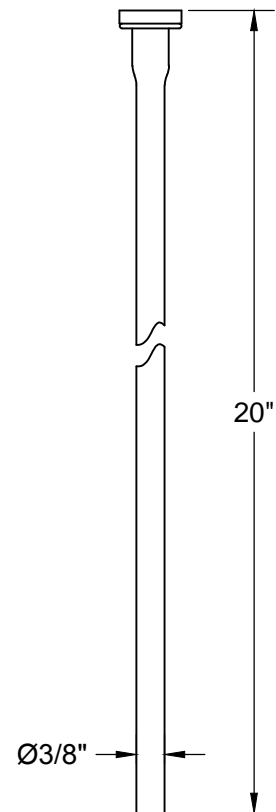

MT5800L-NL SPECIFICATIONS

TOILET SUPPLY KIT

SUPPLY TUBES
& VALVES

THIS DECORATIVE SUPPLY VALVE KIT OFFERS THE FOLLOWING FEATURES:

- ONE MT5001L-NL VALVE WITH 1/4 TURN CERAMIC DISC CARTRIDGE
- ONE MT436X NO LEAD SUPPLY TUBE
- ONE MT442X SURE GRIP WALL ESCUTCHEON
- ONE MT450X-NL 4" NO LEAD PIPE NIPPLE WITH 1/2 NPT THREAD
- OFFERED IN MANY STANDARD DECORATIVE FINISHES
- SPECIAL FINISHES AVAILABLE UPON REQUEST

MT442X

MT436X

WARRANTY

ONE YEAR WARRANTY ON PLATED FINISHES, 90 DAY WARRANTY ON ORB, EB, MHB, TB AND WCP AND LIFETIME ON PVD PROVIDED PROPER CARE HAS BEEN USED. ONE YEAR WARRANTY ON ALL PARTS. APPLIES TO ORIGINAL PURCHASER. CLAIMS REQUIRE PROOF OF PURCHASE.

FINISH CARE & MAINTENANCE

NEVER USE ANY HARSH ALKALI, ACID BASED DETERGENTS OR CLEANERS SUCH AS SOFT SCRUB®, SCRUBBING BUBBLES® OR COMET® TO CLEAN. DO NOT USE BRILLO® AND SCOTCH BRITE® PADS. THESE WILL ALL HARM THE FINISH. TO CLEAN, USE ONLY A DAMP SOFT CLOTH AND WIPE USING A SOFT CLOTH. STANDARD WINDEX CAN ALSO BE USED SPARINGLY. TO MAINTAIN THE FINISH, WIPE WITH A SOFT DRY CLOTH. AN OCCASIONAL COAT OF PURE CARNUBA WAX WITHOUT CLEANERS WILL HELP PROTECT THE FINISH.