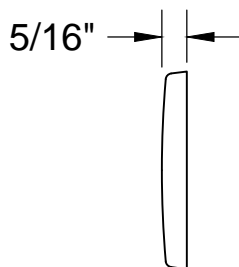

MT482BX-NL SPECIFICATIONS

TOILET SUPPLY KIT

SUPPLY TUBES &
VALVES

THIS DECORATIVE SUPPLY VALVE KIT OFFERS THE FOLLOWING FEATURES:

- ONE MT621-NL 1/4 TURN NO LEAD BALL VALVE
- ONE MT436X NO LEAD SUPPLY TUBE
- ONE MT441X SURE GRIP WALL ESCUTCHEON
- OFFERED IN MANY STANDARD DECORATIVE FINISHES
- SPECIAL FINISHES AVAILABLE UPON REQUEST

MT441X

MT436X

WARRANTY

ONE YEAR WARRANTY ON PLATED FINISHES, 90 DAY WARRANTY ON ORB, EB, MHB, TB AND WCP AND LIFETIME ON PVD PROVIDED PROPER CARE HAS BEEN USED. ONE YEAR WARRANTY ON ALL PARTS. APPLIES TO ORIGINAL PURCHASER. CLAIMS REQUIRE PROOF OF PURCHASE.

FINISH CARE & MAINTENANCE

NEVER USE ANY HARSH ALKALI, ACID BASED DETERGENTS OR CLEANERS SUCH AS SOFT SCRUB®, SCRUBBING BUBBLES® OR COMET® TO CLEAN. DO NOT USE BRILLO® AND SCOTCH BRITE® PADS. THESE WILL ALL HARM THE FINISH. TO CLEAN, USE ONLY A DAMP SOFT CLOTH AND WIPE USING A SOFT CLOTH. STANDARD WINDEX CAN ALSO BE USED SPARINGLY. TO MAINTAIN THE FINISH, WIPE WITH A SOFT DRY CLOTH. AN OCCASIONAL COAT OF PURE CARNUBA WAX WITHOUT CLEANERS WILL HELP PROTECT THE FINISH.