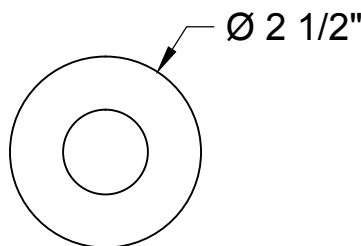

MT482BX-NL SPECIFICATIONS

TOILET SUPPLY KIT

SUPPLY TUBES &
VALVES

THIS DECORATIVE SUPPLY VALVE KIT OFFERS THE FOLLOWING FEATURES:

- ONE MT621-NL 1/4 TURN NO LEAD BALL VALVE
- ONE MT436X NO LEAD SUPPLY TUBE
- ONE MT441X SURE GRIP WALL ESCUTCHEON
- OFFERED IN MANY STANDARD DECORATIVE FINISHES
- SPECIAL FINISHES AVAILABLE UPON REQUEST

MT441X

MT436X

WARRANTY

ONE YEAR WARRANTY ON PLATED FINISHES, 90 DAY WARRANTY ON ORB, EB, MHB, TB AND WCP AND LIFETIME ON PVD PROVIDED PROPER CARE HAS BEEN USED. ONE YEAR WARRANTY ON ALL PARTS. APPLIES TO ORIGINAL PURCHASER. CLAIMS REQUIRE PROOF OF PURCHASE.

FINISH CARE & MAINTENANCE

NEVER USE ANY HARSH ALKALI, ACID BASED DETERGENTS OR CLEANERS SUCH AS SOFT SCRUB®, SCRUBBING BUBBLES® OR COMET® TO CLEAN. DO NOT USE BRILLO® AND SCOTCH BRITE® PADS. THESE WILL ALL HARM THE FINISH. TO CLEAN, USE ONLY A DAMP SOFT CLOTH AND WIPE USING A SOFT CLOTH. STANDARD WINDEX CAN ALSO BE USED SPARINGLY. TO MAINTAIN THE FINISH, WIPE WITH A SOFT DRY CLOTH. AN OCCASIONAL COAT OF PURE CARNUBA WAX WITHOUT CLEANERS WILL HELP PROTECT THE FINISH.