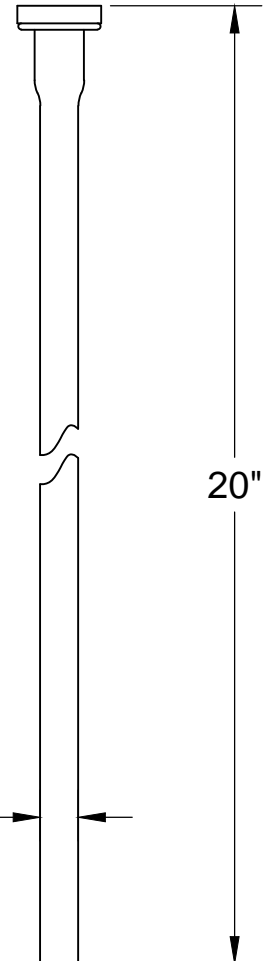

MT482BX-NL SPECIFICATIONS

TOILET SUPPLY KIT

SUPPLY TUBES &
VALVES

THIS DECORATIVE SUPPLY VALVE KIT OFFERS THE FOLLOWING FEATURES:

- ONE MT621-NL 1/4 TURN NO LEAD BALL VALVE
- ONE MT436X NO LEAD SUPPLY TUBE
- ONE MT441X SURE GRIP WALL ESCUTCHEON
- OFFERED IN MANY STANDARD DECORATIVE FINISHES
- SPECIAL FINISHES AVAILABLE UPON REQUEST

MT621-NL

MT441X

MT436X

WARRANTY

ONE YEAR WARRANTY ON PLATED FINISHES, 90 DAY WARRANTY ON ORB, EB, MHB, TB AND WCP AND LIFETIME ON PVD PROVIDED PROPER CARE HAS BEEN USED. ONE YEAR WARRANTY ON ALL PARTS. APPLIES TO ORIGINAL PURCHASER. CLAIMS REQUIRE PROOF OF PURCHASE.