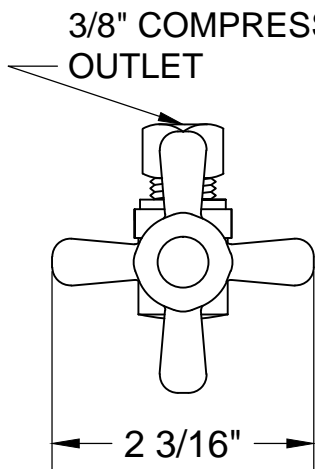

MT482BX-NL SPECIFICATIONS

TOILET SUPPLY KIT

SUPPLY TUBES &
VALVES

THIS DECORATIVE SUPPLY VALVE KIT OFFERS THE FOLLOWING FEATURES:

- ONE MT621-NL 1/4 TURN NO LEAD BALL VALVE
- ONE MT436X NO LEAD SUPPLY TUBE
- ONE MT441X SURE GRIP WALL ESCUTCHEON
- OFFERED IN MANY STANDARD DECORATIVE FINISHES
- SPECIAL FINISHES AVAILABLE UPON REQUEST