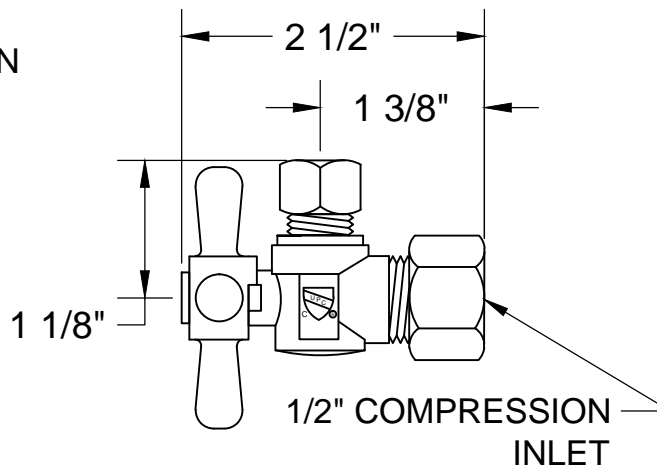

MT482BX-NL SPECIFICATIONS

TOILET SUPPLY KIT

SUPPLY TUBES &
VALVES

THIS DECORATIVE SUPPLY VALVE KIT OFFERS THE FOLLOWING FEATURES:

- ONE MT621-NL 1/4 TURN NO LEAD BALL VALVE
- ONE MT436X NO LEAD SUPPLY TUBE
- ONE MT441X SURE GRIP WALL ESCUTCHEON
- OFFERED IN MANY STANDARD DECORATIVE FINISHES
- SPECIAL FINISHES AVAILABLE UPON REQUEST