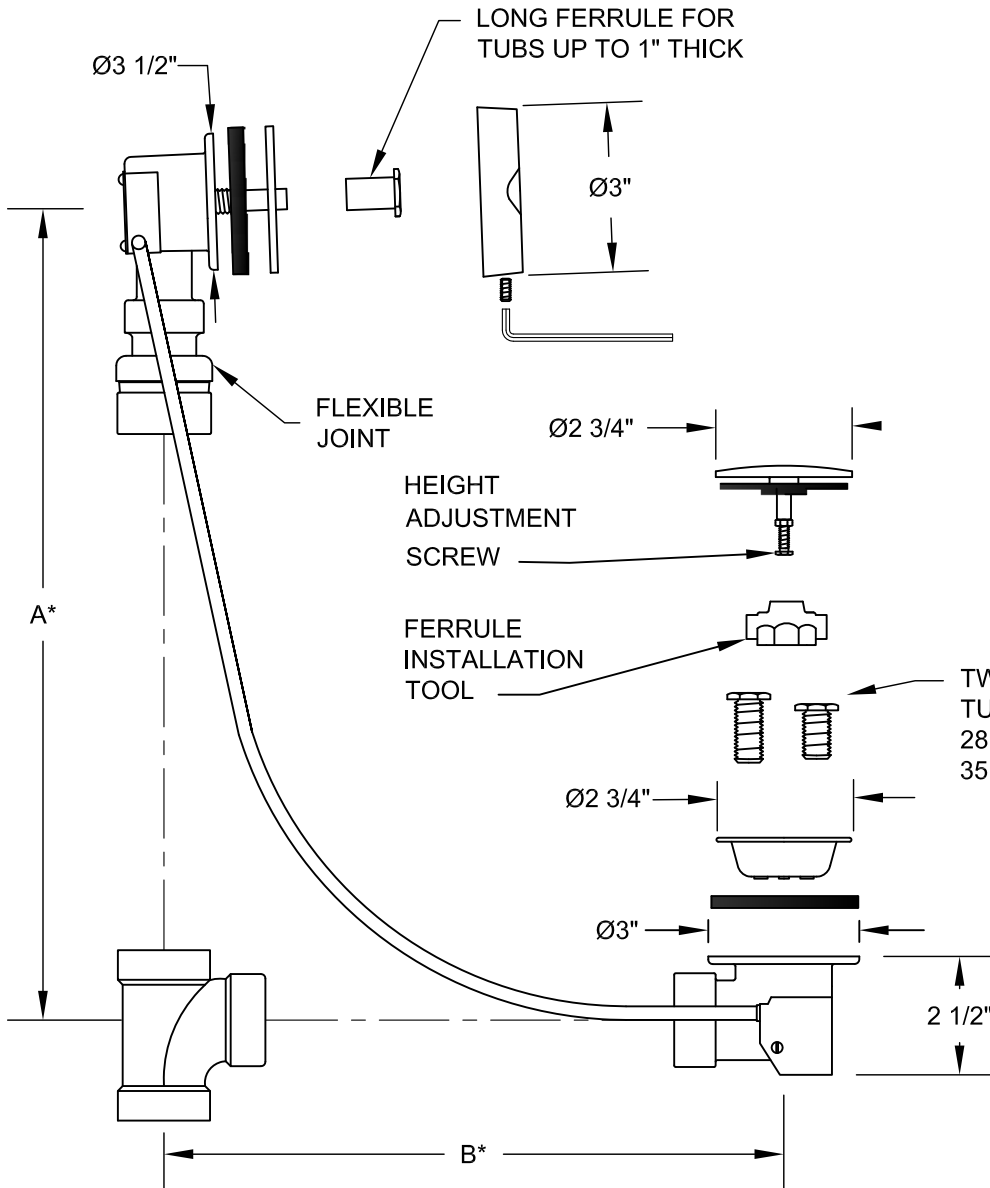

BWO40S22P2 ~ BWO40S22A2
BWO40S45P2 ~ BWO40S45A2
BWO40S61P2 ~ BWO40S61A2

SPECIFICATIONS

CABLE OPERATED BATH WASTE DRAIN WITH FLEXIBLE OVERFLOW ELBOW

THIS BATH DRAIN OFFERS THE FOLLOWING FEATURES AND BENEFITS;

- AVAILABLE IN ABS AND PVC
- AVAILABLE IN MANY FINISHES
- IAPMO AND CSA LISTED
- FITS TUBS 12"-33" DEEP
- FLEXIBLE BALL JOINT ON OVERFLOW FOR BETTER FIT ON TUB ANGLE
- FITS TUBS UP TO 1" THICK
- FOR ACRYLIC, CAST IRON, FIBERGLASS & STEEL TUBS AND WHIRLPOOLS

Ø1 1/2" PIPE NOT SUPPLIED

MODEL NO	DIM A*	DIM B*	CABLE LENGTH
BWO40S22P2	12"-22"	7"-12"	27"
BWO40S45P2	22"-27"	7"-12"	39"
BWO40S61P2	28"-33"	7"-12"	50"

*VARIES DEPENDING ON TUB SIZE

WARRANTY

ONE YEAR WARRANTY ON PLATED FINISHES, 90 DAY WARRANTY ON ORB, EB, MHB, TB AND WCP AND LIFETIME ON PVD PROVIDED PROPER CARE HAS BEEN USED. ONE YEAR WARRANTY ON ALL PARTS. WARRANTY APPLIES TO ORIGINAL PURCHASER AND CLAIMS REQUIRE PROOF OF PURCHASE.