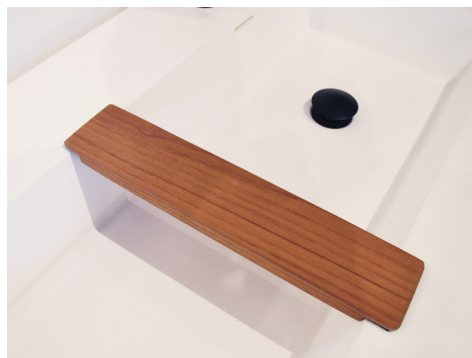

* Environmentally Responsible

MTI uses only 100% legal, FEQ (First European Quality) sustainable teak lumber. The teak lumber used in MTI products is imported by reputable suppliers who meet and exceed all federal regulations.

Our suppliers are dedicated to complying with all international laws regarding labor and conservation concerns in harvesting of the trees.

All premium teak lumber used by MTI is harvested from responsibly managed forests and is not endangering or depleting the rain forests of the world.

MTI's Customer Service Department is available
Monday-Friday 8am-6pm EST
800-783-8827 or service@mtibaths.com