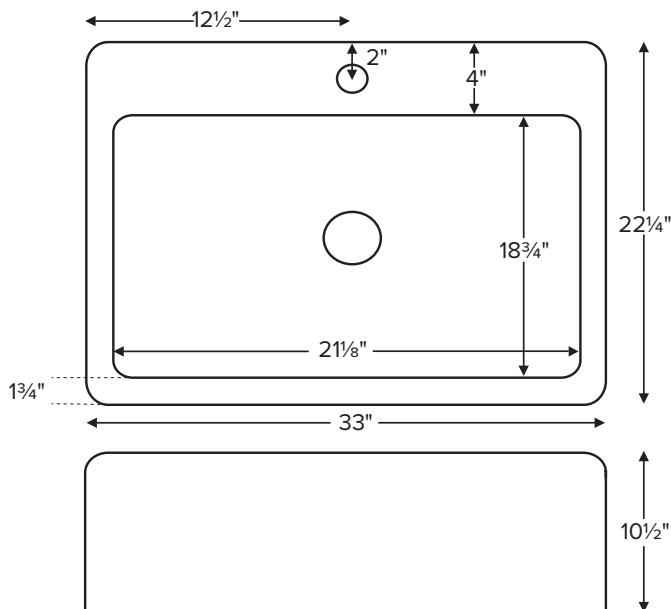

MBKS254

33" x 22.25"

Bowl depth: 9.25"

Installation: Seamless Plain Apron Front

Material: Acrylic

Shipping Weight: 39 lbs / 18 kg

Options *Must be ordered at time of purchase.*

White (MBKS254W)
Biscuit (MBKS254B)

Quick Ship (QUISINKSH) reduces lead time
please call for availability

Accessories

Large Sink Grid (MBLSG)
 Sold individually.

Optional sink grid shown above.

CONSTRUCTION AND STANDARD FEATURES

- Accommodates 3.5" kitchen drain.
- Can be undermounted or caulked directly to the countertop without the use of clips or channels.
- Sink comes without holes for faucet valves; up to 4 holes drilled by MTI at no additional charge. Please indicate number of holes on order.
- Durable cast acrylic shell is extremely scratch- and stain-resistant. Up to 30% thicker and stronger than other makes.
- Non-porous highly renewable surface makes cleaning and sanitizing faster and more effective.
- 1-year limited residential and commercial warranty.

• All product measurements are ±1/2".
 • Specifications and configurations are subject to change without notice.
 • Measurements herein supersede all others published prior to publication date below.