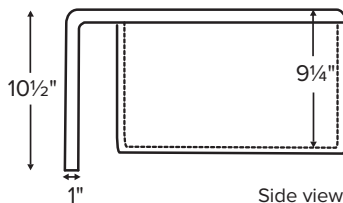

MBKS254

33" x 22.25"

Bowl depth: 9.25"

Installation: Seamless Plain Apron Front

Material: Acrylic

Shipping Weight: 39 lbs / 18 kg

Options *Must be ordered at time of purchase.*

White (MBKS254W)
Biscuit (MBKS254B)

Quick Ship (QUISINKSH) reduces lead time
please call for availability

Accessories

Large Sink Grid (MBLSG)
 Sold individually.

Optional sink grid shown above.

CONSTRUCTION AND STANDARD FEATURES

- Accommodates 3.5" kitchen drain.
- Can be undermounted or caulked directly to the countertop without the use of clips or channels.
- Sink comes without holes for faucet valves; up to 4 holes drilled by MTI at no additional charge. Please indicate number of holes on order.
- Durable cast acrylic shell is extremely scratch- and stain-resistant. Up to 30% thicker and stronger than other makes.
- Non-porous highly renewable surface makes cleaning and sanitizing faster and more effective.
- 1-year limited residential and commercial warranty.

• All product measurements are ±1/2".
 • Specifications and configurations are subject to change without notice.
 • Measurements herein supersede all others published prior to publication date below.