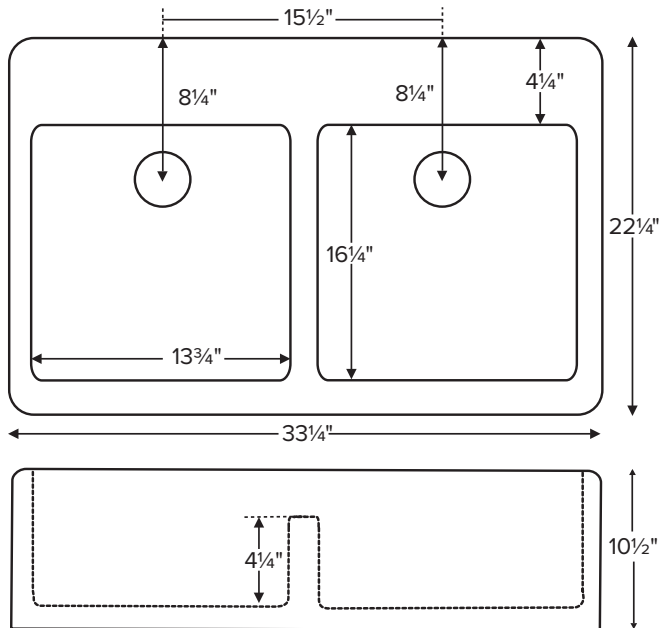

MBKS234

33.25" x 22.25"

Bowl depth: 7.5"

Installation: Seamless Plain Apron Front

Material: Acrylic

Shipping Weight: 39 lbs / 18 kg

One-piece construction with Seamless Plain Front Apron

Side view

Options *Must be ordered at time of purchase.*

White (MBKS234W)

Biscuit (MBKS234B)

Quick Ship (QUISINKSH) reduces lead time
please call for availability

Accessories

Small Sink Grid (MBS2SG)

Sold individually.

Optional sink grids shown above.

CONSTRUCTION AND STANDARD FEATURES

- Accommodates 3.5" kitchen drain.
- Can be undermounted or caulked directly to the countertop without the use of clips or channels.
- Sink comes without holes for faucet valves; up to 4 holes drilled by MTI at no additional charge. Please indicate number of holes on order.
- Durable cast acrylic shell is extremely scratch- and stain-resistant. Up to 30% thicker and stronger than other makes.
- Non-porous highly renewable surface makes cleaning and sanitizing faster and more effective.
- 1-year limited residential and commercial warranty.

• All product measurements are $\pm 1/2"$.
• Specifications and configurations are subject to change without notice.
• Measurements herein supersede all others published prior to publication date below.