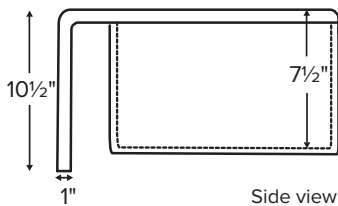

MBKS234

33.25" x 22.25"

Bowl depth: 7.5"

Installation: Seamless Plain Apron Front

Material: Acrylic

Shipping Weight: 39 lbs / 18 kg

One-piece construction with Seamless Plain Front Apron

Side view

Optional sink grids shown above.

CONSTRUCTION AND STANDARD FEATURES

- Accommodates 3.5" kitchen drain.
- Can be undermounted or caulked directly to the countertop without the use of clips or channels.
- Sink comes without holes for faucet valves; up to 4 holes drilled by MTI at no additional charge. Please indicate number of holes on order.
- Durable cast acrylic shell is extremely scratch- and stain-resistant. Up to 30% thicker and stronger than other makes.
- Non-porous highly renewable surface makes cleaning and sanitizing faster and more effective.
- 1-year limited residential and commercial warranty.

• All product measurements are $\pm 1/2"$.
• Specifications and configurations are subject to change without notice.
• Measurements herein supersede all others published prior to publication date below.