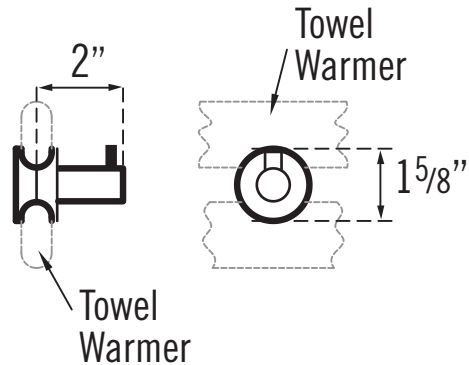

Broadway Collection® Accessories

Available for all Towel Warmers

ROBE HOOK

Ideal for hanging and gently warming a robe.

FOR ILLUSTRATIVE PURPOSES ONLY. IMPORTANT NOTE: FOR SAFE AND TROUBLE FREE INSTALLATION visit mrsteam.com or scan the QR code before installation to download the Installation, Operation and Maintenance Manual or refer to the manual provided with the unit.