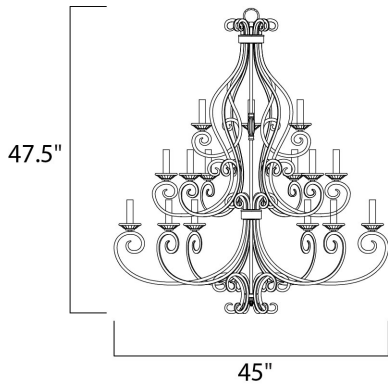

PRODUCT DESCRIPTION

This decorative classic in Oil Rubbed Bronze finish is both dramatic and subtle, with or without shades.

MEASUREMENTS

DIMENSION : 45" L x 45" W x 47.5" H
 HANGING WEIGHT : 42.37 lb

LAMPING

INPUT VOLTAGE : 120V
 LUMENS : 5,760 Rated
 BULB : 15 x 40W Incandescent E12 Candelabra , 600W Total
 BULB INCLUDED : (Not Included)
 DIMMABLE : Yes

FINISHES OPTION

-  Oil Rubbed Bronze
-  Slate

MATERIAL