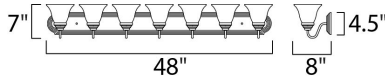

**MEASUREMENTS**

DIMENSION : 48" W x 7" H x 8" Ext  
 BACK PLATE : 48.17" W x 4.56" H x 4.07" HCO  
 HANGING WEIGHT : 11.9 lb

**LAMPING**

INPUT VOLTAGE : 120V  
 LUMENS : 8,050 Rated  
 BULB : 7 x 60W Incandescent E26 Medium , 420W Total  
 BULB INCLUDED : (Not Included)  
 DIMMABLE : Yes