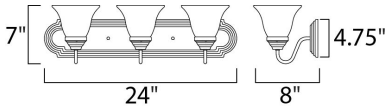

**MEASUREMENTS**

DIMENSION : 24" W x 7" H x 8" Ext  
 BACK PLATE : 24" W x 4.75" H x 4.07" HCO  
 HANGING WEIGHT : 5.07 lb

**LAMPING**

INPUT VOLTAGE : 120V  
 LUMENS : 3,450 Rated  
 BULB : 3 x 60W Incandescent E26 Medium , 180W Total  
 BULB INCLUDED : (Not Included)  
 DIMMABLE : Yes