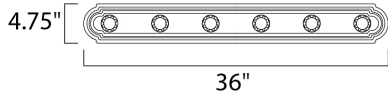

**MEASUREMENTS**

DIMENSION : 36" W x 4.75" H x 5" Ext  
 BACK PLATE : 4" W x 32" H x 2.3" HCO  
 HANGING WEIGHT : 2.88 lb

**LAMPING**

INPUT VOLTAGE : 120V  
 LUMENS : 6,900 Rated  
 BULB : 6 x 60W Incandescent E26 Medium , 360W Total  
 BULB INCLUDED : (Not Included)  
 DIMMABLE : Yes