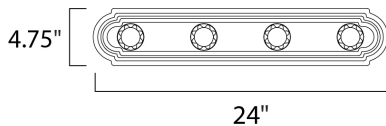

MEASUREMENTS

DIMENSION : 24" W x 4.75" H x 5" Ext
 BACK PLATE : 4.75" W x 24" H x 2.3" HCO
 HANGING WEIGHT : 1.76 lb

LAMPING

INPUT VOLTAGE : 120V
 LUMENS : 4,600 Rated
 BULB : 4 x 60W Incandescent E26 Medium , 240W Total
 BULB INCLUDED : (Not Included)
 DIMMABLE : Yes