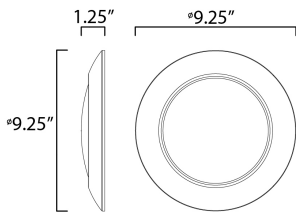

PRODUCT DESCRIPTION

This very compact LED flush mount directly installs on any 4" junction box and gives the look of a recessed trim. Constructed of Die Cast Aluminum, the Diverse luminaire is dimmable and also approved for wet or damp locations so it can be used in virtually any ceiling application, including showers.

MEASUREMENTS

DIMENSION : 9.25" L x 9.25" W x 1.25" H
 HANGING WEIGHT : 0.9 lb

LAMPING

INPUT VOLTAGE : 120V
 LUMENS : 1,620 Rated (1,260 Del.)
 BULB : 1 x 18W LED PCB Integrated , 18W Total
 BULB INCLUDED : (Integrated)
 DIMMABLE : ELV or Triac CL
 CRI : 90 CRI
 COLOR_TEMP : 3000K