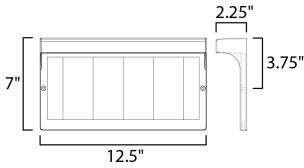

**MEASUREMENTS**

DIMENSION : 12.5" L 7" H x 2.25" Ext  
 MAX OAH :  
 HANGING WEIGHT : 1.21 lb

**LAMPING**

INPUT VOLTAGE : 9-16V  
 LUMENS : 160 Rated (70 Del.)  
 BULB : 1 x 3W LED PCB Integrated , 3W Total  
 BULB INCLUDED : (Integrated)  
 CRI : 80 CRI  
 COLOR\_TEMP : 3000K  
 LIGHTING\_DIRECTION : Down