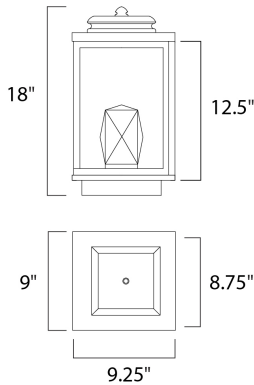

ADDITIONAL

INSTALL UP/DOWN: Up
OPERATING TEMPERATURE:
-20°C (-4°F), 40°C (104°F)

MEASUREMENTS

DIMENSION : 9" W x 18" H x 9.25" Ext
BACK PLATE : 8.75" W x 12.5" H x 7" HCO
HANGING WEIGHT : 20.3 lb

LAMPING

INPUT VOLTAGE : 120V
LUMENS : 1,190 Rated
BULB : 2 x 8.5W LED PCB Integrated , 17W Total
BULB INCLUDED : (Integrated)
DIMMABLE : No
CRI : 90+ CRI
COLOR_TEMP : 3000K
LIGHTING_DIRECTION : Up/Dn