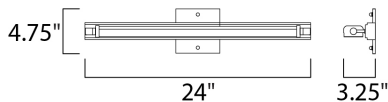

MEASUREMENTS

DIMENSION : 24" W x 4.75" H x 3.25" Ext
 BACK PLATE : 4.63" W x 4.63" H
 HANGING WEIGHT : 3.02 lb

LAMPING

LUMENS : 2,000 Rated
 BULB : 1 x 19W LED PCB Integrated , 19W Total
 BULB INCLUDED : (Integrated)
 DIMMABLE : Triac CL
 CRI : 90+ CRI
 COLOR_TEMP : 3000K