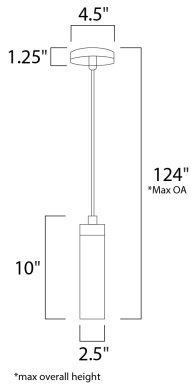

PRODUCT DESCRIPTION

Cilandro is a contemporary style collection from Maxim Lighting International in Satin Nickel finish with White glass.

MEASUREMENTS

- DIMENSION : 4.5" L x 4.5" W x 10" H
- MAX OAH : 134" OAH
- CANOPY : 4.5" W x 1.25" H x 4.5" L
- HANGING WEIGHT : 2.11 lb

LAMPING

- INPUT VOLTAGE : 120V
- BULB : 1 x 40W Incandescent E26 Medium T10 , 40W Total
- BULB INCLUDED : (Not Included)
- DIMMABLE : Yes

FINISHES OPTION

GLASS

Mat White MW

MATERIAL

Glass

RATINGS