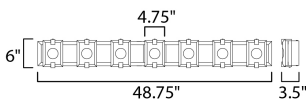

MEASUREMENTS

DIMENSION : 48.75" L 6" H x 3.5" Ext
 BACK PLATE : 4.75" W x 5" H x 3" HCO
 HANGING WEIGHT : 14.92514 lb

LAMPING

INPUT VOLTAGE : 120V
 LUMENS : 2,730 Rated (2,530 Del.)
 BULB : 7 x 6W LED PCB Integrated , 42W Total
 BULB INCLUDED : (Integrated)
 DIMMABLE : Triac CL
 CRI : 90 CRI
 COLOR_TEMP : 3000K