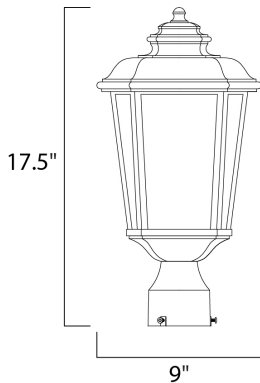

MEASUREMENTS

DIMENSION : 9" L x 9" W x 17.5" H
 HANGING WEIGHT : 4.75 lb

LAMPING

INPUT VOLTAGE : 120V
 LUMENS : 0 Rated
 BULB : 1 x 60W Incandescent E26 Medium , 60W Total
 BULB INCLUDED : (Not Included)
 DIMMABLE : Yes