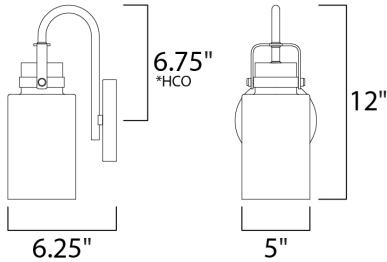

MEASUREMENTS

DIMENSION : 5" W x 12" H x 6.25" Ext
 MAX OAH : x 4.75" W x 4.75" H
 HANGING WEIGHT : 0.8 lb

LAMPING

INPUT VOLTAGE : 120V
 LUMENS : 0 Rated
 BULB : 1 x 60W Incandescent E26 Medium , 60W Total
 BULB INCLUDED : (Not Included)
 DIMMABLE : Yes
 LIGHTING_DIRECTION : Down

*height from center of outlet to the top of the fixture

FINISHES OPTION

 Bronze / Gold

GLASS

Clear CL

MATERIAL

Steel + Glass

RATINGS