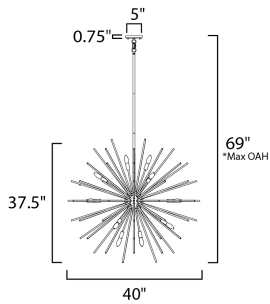

PRODUCT DESCRIPTION

A dazzling burst of Clear glass rods extend from a classic sputnik shape finished in a bright Polished Chrome or warm Satin Brass. Available in two sizes of pendants and as a ceiling fixture, this unique look is a statement piece designed to attract attention.

*max overall height

MEASUREMENTS

DIMENSION : 40" L x 40" W x 37.5" H
 MAX OAH : 69" OAH
 CANOPY : 5" W x 0.75" H x 5" L
 HANGING WEIGHT : 10.4 lb

LAMPING

INPUT VOLTAGE : 120V
 BULB : 16 x 60W Incandescent E12 Candelabra , 960W Total
 BULB INCLUDED : (Not Included)
 DIMMABLE : Y