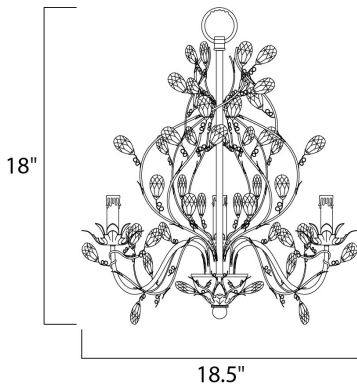

MEASUREMENTS

DIMENSION : 18.5" L x 18.5" W x 18" H
 HANGING WEIGHT : 7.7 lb

LAMPING

INPUT VOLTAGE : 120V
 LUMENS : 6,048 Rated
 BULB : 3 x 60W Incandescent E12 Candelabra , 180W Total
 BULB INCLUDED : (Not Included)
 DIMMABLE : Yes

FINISHES OPTION

- Etruscan Gold
- Oil Rubbed Bronze

MATERIAL

Steel

RATINGS

cULus
 Dry Location

ADDITIONAL

RATED LIFE 1500 Hours
 OPERATING TEMPERATURE:
 -20°C (-4°F), 40°C (104°F)