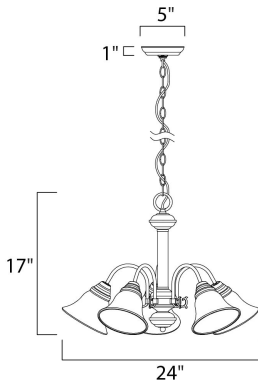

MEASUREMENTS

DIMENSION : 24" W x 17" H
 HANGING WEIGHT : 10.72 lb

LAMPING

INPUT VOLTAGE : 120V
 LUMENS : 5,750 Rated
 BULB : 5 x 60W Incandescent E26 Medium , 300W Total
 BULB INCLUDED : (Not Included)
 DIMMABLE : Yes