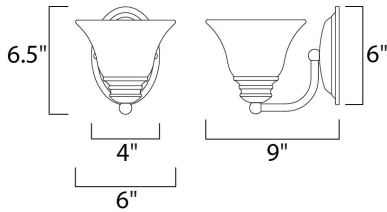

MEASUREMENTS

DIMENSION : 6" W x 6.5" H x 9" Ext
 MAX OAH : 4.13" W x 6.13" H
 HANGING WEIGHT : 1.5 lb

LAMPING

INPUT VOLTAGE : 120V
 LUMENS : 1,150 Rated
 BULB : 1 x 60W Incandescent E26 Medium , 60W Total
 BULB INCLUDED : (Not Included)
 DIMMABLE : Yes