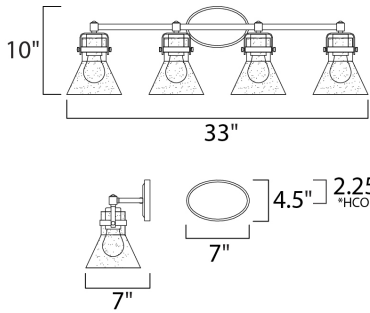

PRODUCT DESCRIPTION

This nautical-inspired bath vanity features Clear Seedy glass cones suspended by a yoke frame finished in Polished Chrome. The clear glass offers abundant lighting and compliments the styling of the fixture. Make it a more industrial look by adding filament E26 light bulbs.

*height from center of outlet to the top of the fixture

MEASUREMENTS

DIMENSION : 33" W x 10" H x 7" Ext
 BACK PLATE : 4.5" W x 7" H x 2.25" HCO
 HANGING WEIGHT : 6.6 lb

LAMPING

LUMENS : 0 Rated
 BULB : 4 x 60W Incandescent E26 Medium , 240W Total
 BULB INCLUDED : (Not Included)
 DIMMABLE : Yes
 LIGHTING_DIRECTION : Down