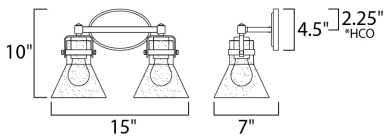

PRODUCT DESCRIPTION

This nautical-inspired bath vanity features Clear Seedy glass cones suspended by a yoke frame finished in Polished Chrome. The clear glass offers abundant lighting and compliments the styling of the fixture. Make it a more industrial look by adding filament E26 light bulbs.

*height from center of outlet to the top of the fixture

MEASUREMENTS

- DIMENSION : 15" W x 10" H x 7" Ext
- BACK PLATE : 7" W x 4.5" H x 2.25" HCO
- HANGING WEIGHT : 3.74 lb

LAMPING

- INPUT VOLTAGE : 110-130V
- LUMENS : 0 Rated
- BULB : 2 x 60W Incandescent E26 Medium , 120W Total
- BULB INCLUDED : (Not Included)
- DIMMABLE : Yes
- LIGHTING_DIRECTION : Down