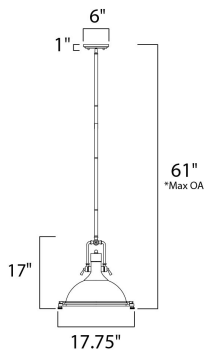

\*max overall height

**MEASUREMENTS**

- DIMENSION : 17.75" L x 17.75" W x 17" H
- MAX OAH : 61" OAH
- CANOPY : 6" W x 1.25" H
- HANGING WEIGHT : 10.34 lb

**LAMPING**

- INPUT VOLTAGE : 120V
- LUMENS : 1,150 Rated
- BULB : 1 x 60W Incandescent E26 Medium , 60W Total
- BULB INCLUDED : (Not Included)
- DIMMABLE : Yes