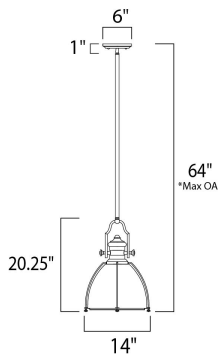

*max overall height

MEASUREMENTS

- DIMENSION : 14" L x 14" W x 20.25" H
- MAX OAH : 64" OAH
- CANOPY : 6" W x 1" H x 6" L
- HANGING WEIGHT : 9.9 lb

LAMPING

- INPUT VOLTAGE : 120V
- LUMENS : 1,150 Rated
- BULB : 1 x 60W Incandescent E26 Medium , 60W Total
- BULB INCLUDED : (Not Included)
- DIMMABLE : Yes