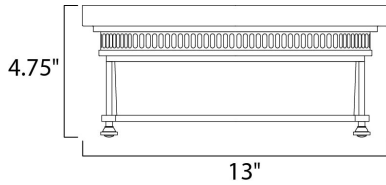

**MEASUREMENTS**

DIMENSION : 13" L x 13" W x 4.75" H  
 HANGING WEIGHT : 5.5 lb

**LAMPING**

INPUT VOLTAGE : 120V  
 LUMENS : 1,344 Rated  
 BULB : 2 x 60W Incandescent E26 Medium , 120W Total  
 BULB INCLUDED : (Not Included)  
 DIMMABLE : Yes