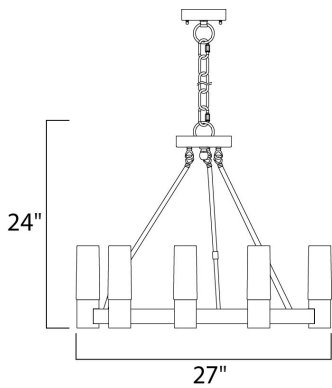

PRODUCT DESCRIPTION

The Contessa takes a transitional approach to a classic traditional style. The collection of lights feature frames of rectangular tubing finished in our Natural Aged Brass. The Satin White cylindrical shades provide a soft diffused light while adding a contemporary flair to the design.

MEASUREMENTS

DIMENSION : 27" L x 27" W x 24" H
 MAX OAH : 36" OAH
 HANGING WEIGHT : 18.7 lb

LAMPING

INPUT VOLTAGE : 120V
 LUMENS : 0 Rated
 BULB : 9 x 40W Incandescent E12 Candelabra , 360W Total
 BULB INCLUDED : (Not Included)
 DIMMABLE : Yes