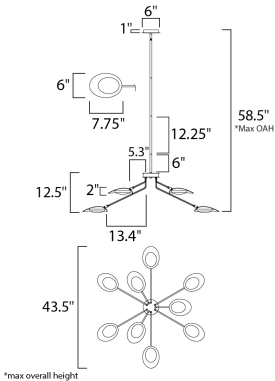

PRODUCT DESCRIPTION

Inspired by Mid-Century Modern design, this collection features tapered hoods that conceal LED modules that can be adjusted to direct the light. The Black finish with contrasting Satin Brass accents softens the look to work in a broader range of design. The wall pin up lamps work great at bedside while the floor lamp version is at home next to a chair.

MEASUREMENTS

DIMENSION : 43.25" L x 43.25" W x 12.5" H
 MAX OAH : 58.5" OAH
 CANOPY : 6" W x 1" H x 6" L
 HANGING WEIGHT : 16.5 lb

LAMPING

INPUT VOLTAGE : 120V
 LUMENS : 4,680 Rated (4,095 Del.)
 BULB : 9 x 6.5W LED AC Integrated , 58W Total
 BULB INCLUDED : (Integrated)
 DIMMABLE : Triac CL
 CRI : 80 CRI
 COLOR_TEMP : 3000K

FINISHES OPTION

 Black / Satin Brass

MATERIAL

Aluminum+Acrylic

RATINGS

cETLus
 Dry Location

ADDITIONAL

ADJUSTABLE
 SLOPE: 90
 RATED LIFE 35000 Hours
 OPERATING TEMPERATURE:
 -20°C (-4°F), 40°C (104°F)