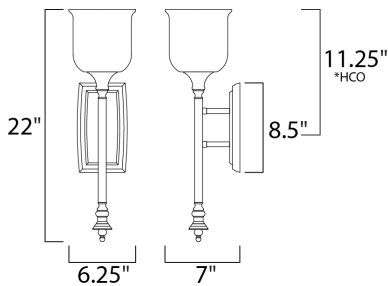

PRODUCT DESCRIPTION

Traditional fonts of Polished Nickel support Clear glass shades reminiscent of Colonial times. This ageless design has upscale appeal at an attractive price.

*height from center of outlet to the top of the fixture

MEASUREMENTS

- DIMENSION : 6.25" W x 22" H x 7" Ext
- MAX OAH : 8.5" W
- CANOPY : 4.75" H
- HANGING WEIGHT : 3.41 lb

LAMPING

- INPUT VOLTAGE : 120V
- BULB : 1 x 60W Incandescent E26 Medium , 60W Total
- BULB INCLUDED : (Not Included)
- DIMMABLE : Yes

FINISHES OPTION

- Polished Nickel

GLASS

Clear CL

MATERIAL

Steel and Glass

RATINGS

cETLus
Damp Location

ADDITIONAL

INSTALL UP/DOWN: Up/Dn
OPERATING TEMPERATURE:
-20°C (-4°F), 40°C (104°F)

Always consult a qualified electrician before installing any lighting product.