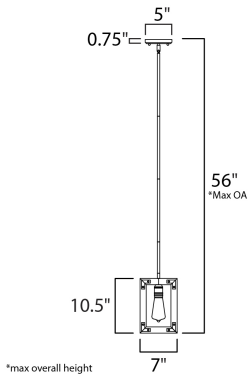

FINISHES OPTION

MATERIAL

Steel + Glass

RATINGS

cULus
Dry Location

ADDITIONAL

ADJUSTABLE
SLOPE: 90
OPERATING TEMPERATURE:
-20°C (-4°F), 40°C (104°F)

MEASUREMENTS

DIMENSION : 1.5" L x 7" W x 10.5" H
 MAX OAH : 56" OAH
 CANOPY : 5" W x 0.75" H x 5" L
 HANGING WEIGHT : 2.9 lb

LAMPING

INPUT VOLTAGE : 120V
 BULB : 1 x 60W Incandescent E26 Medium , 60W Total
 BULB INCLUDED : (Not Included)