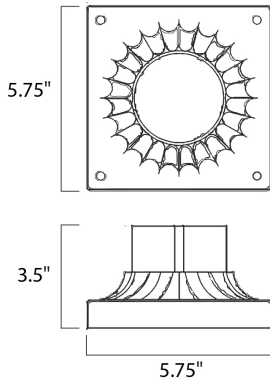

MEASUREMENTS

DIMENSION : 6" L x 5.75" W x 3.5" H
 HANGING WEIGHT : 0.24 lb

LAMPING

BULB : 0W Total
 DIMMABLE :

FINISHES OPTION

-  Acid Verde
-  Antique Brass
-  Antique White
-  Artesian Bronze
-  Barcelona Bronze
-  Black
-  Bordeaux
-  Bronze
-  Brushed Pewter
-  Burnished
-  Country Forge
-  Country Stone
-  Earth Tone
-  Egyptian Bronze
-  Empire Bronze
-  Espresso
-  Florence Bronze
-  Gold Mist
-  Golden Bronze
-  Oil Rubbed Bronze
-  Oriental Bronze
- Pewter
- Pine Tree
- Russet