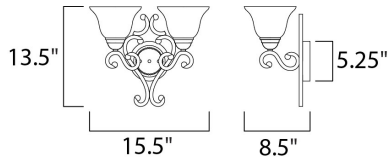

PRODUCT DESCRIPTION

This decorative classic in Oil Rubbed Bronze finish is both dramatic and subtle, with or without shades.

MEASUREMENTS

DIMENSION : 15.5" W x 13.5" H x 8.5" Ext
 MAX OAH : 5.35" W x 5.35" H
 HANGING WEIGHT : 5.6 lb