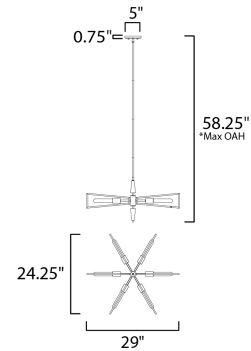

FINISHES OPTION

 Black / Satin Brass

MATERIAL

Steel

RATINGS

cETLus
Dry Location

ADDITIONAL

SLOPE: 90
OPERATING TEMPERATURE:
-20°C (-4°F), 40°C (104°F)

MEASUREMENTS

DIMENSION : 29" L x 29" W x 24.25" H
MAX OAH : 58.25" OAH
CANOPY : 5" W x 0.75" H x 5" L
HANGING WEIGHT : 2.4 lb

LAMPING

INPUT VOLTAGE : 120V
BULB : 6 x 60W Incandescent E26 Medium , 360W Total
BULB INCLUDED : (Not Included)
DIMMABLE : Y