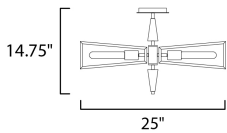

**MEASUREMENTS**

DIMENSION : 25" L x 25" W x 14.75" H  
 HANGING WEIGHT :

**LAMPING**

INPUT VOLTAGE : 120V  
 BULB : 4 x 60W Incandescent E26 Medium , 240W Total  
 BULB INCLUDED : (Not Included)  
 DIMMABLE : Y