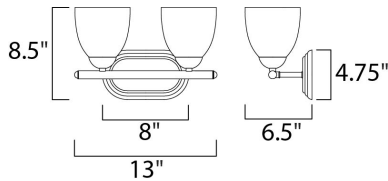

PRODUCT DESCRIPTION

This transitional design works in any style home. Intersecting, rectangular tubing finished in your choice of Satin Nickel or Oil Rubbed Bronze gently curves to support simple line Frost glass shades.

MEASUREMENTS

DIMENSION : 13" W x 8.5" H x 6.5" Ext
 BACK PLATE : 8" W x 4.75" H
 HANGING WEIGHT : 3.52 lb

LAMPING

INPUT VOLTAGE : 120V
 LUMENS : 0 Rated
 BULB : 2 x 60W Incandescent E26 Medium , 120W Total
 BULB INCLUDED : (Not Included)
 DIMMABLE : Yes